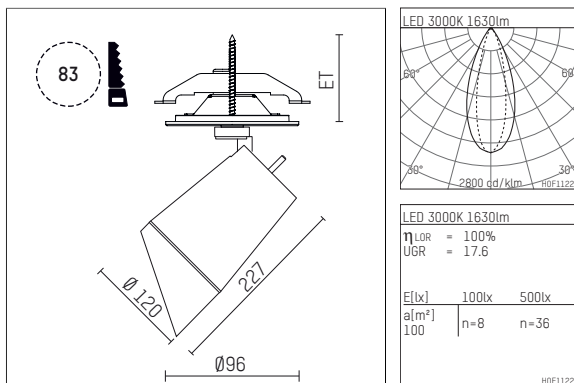

11233513 721-PA | black

gin.o 3
lens wall floodlight
LED | 28 W 3000 K

- lens wall floodlight gin.o 3
- with recessed mounting plate
- for recessed installation into wall or ceiling
- for homogenous wall illumination
- lens wall floodlight for homogenous wall illumination
- passive thermo management
- with LED 2400 lm
- colour temperature: 3000 K
- colour rendering index: CRI >90
- L90 / B10 (50.000h)
- SDCM < 2
- net luminous flux: 1630 lm
- total load: 28 W
- luminous efficacy: 58,2 lm/W
- asymmetrical light distribution
- soft-lens optic with secondary reflector
- with external LED power unit, electronic, 220-240 V, 0/50/60 Hz
- amplitude dimming
- dimming range: 100-1 %
- power supply: supply cord with plug connection 2x5x2,5 mm², length: 360 mm
- suitable for through wiring
- housing of die cast aluminium
- ceiling plate of die cast aluminium
- color-, protection- and conversion-filters are available as accessory
- diameter: 96 mm, recessing diameter: 83 mm
- recessing depth: 103 mm, ceiling thickness: 1-45 mm
- rotatable 360°, 90° tiltable
- weight: 2,6 kg
- protection rating: IP20
- protection class I
- 5 years Hoffmeister warranty
- Made in Germany
- maximum ambient temperature: 35 ° C
- certificates: manufactured according to DIN VDE 0711 / EN 60598, CE
- colour: black
- 11233513 721-PA

- Overview of accessories on the following page / s

11233513 721-PA
accessory**Optional accessories**

description accessory general	dimensions in mm	item number	pic.-No.
colour filter sheet set of 10 sheets for spotlights gin.o and lo.nely size 3	LxW: 119,5 x 119,5	105 779-HT019	01
antiglare flaps for spotlights gin.o and lo.nely size 3		105757	02