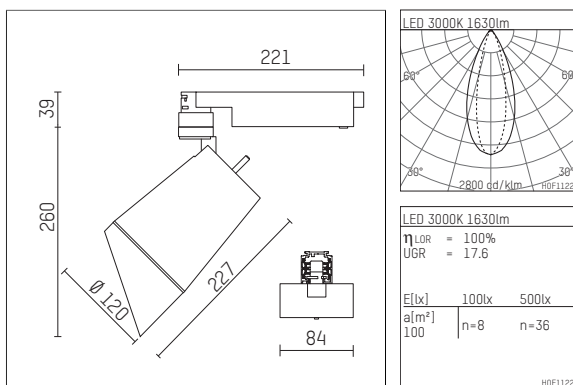

112 335 13 721 | black

gin.o 3
lens wall floodlight
LED | 28 W 3000 K

- lens wall floodlight gin.o 3
- with 3 circuit universal adapter
- for Hoffmeister control.x tracks
- circuit selection is possible while adapter is inserted into the track
- lens wall floodlight for homogenous wall illumination
- passive thermo management
- with LED 2400 lm
- colour temperature: 3000 K
- colour rendering index: CRI >90
- L90 / B10 (50.000h)
- SDCM < 2
- net luminous flux: 1630 lm
- total load: 28 W
- luminous efficacy: 58,2 lm/W
- asymmetrical light distribution
- soft-lens optic with secondary reflector
- LED power unit integrated in adapter, electronic (POTI)
- amplitude dimming
- adapter with integrated potentiometer
- dimming range: 100-1 %
- housing of die cast aluminium
- adapter of fibreglass reinforced thermoplastic
- color-, protection- and conversion-filters are available as accessory
- length: 221 mm, width: 84 mm, height: 299 mm
- rotatable 360°, 90° tiltable
- weight: 2,43 kg
- protection rating: IP20
- protection class I
- 5 years Hoffmeister warranty
- Made in Germany
- maximum ambient temperature: 35 ° C
- certificates: manufactured according to DIN VDE 0711 / EN 60598, CE
- colour: black
- 112 335 13 721

- Overview of accessories on the following page / s

112 335 13 721
accessory**Optional accessories**

| description accessory general | dimensions in mm | item number | pic.-No. |
|--|--------------------|---------------|----------|
| colour filter sheet set of 10 sheets for spotlights gin.o and lo.nely size 3 | LxW: 119,5 x 119,5 | 105 779-HT019 | 01 |
| antiglare flaps for spotlights gin.o and lo.nely size 3 | | 105757 | 02 |