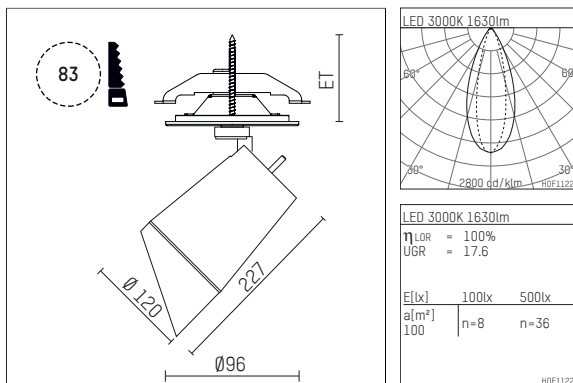

## 11233513 906-PA | silver

gin.o 3  
lens wall floodlight  
LED | 28 W 3000 K

- lens wall floodlight gin.o 3
- with recessed mounting plate
- for recessed installation into wall or ceiling
- lens wall floodlight for homogenous wall illumination
- passive thermo management
- with LED 2400 lm
- colour temperature: 3000 K
- colour rendering index: CRI >90
- L90 / B10 (50.000h)
- SDCM < 2
- net luminous flux: 1630 lm
- total load: 28 W
- luminous efficacy: 58,2 lm/W
- asymmetrical light distribution
- soft-lens optic with secondary reflector
- with external LED power unit, electronic, 220-240 V, 0/50/60 Hz
- amplitude dimming
- dimming range: 100-1 %
- power supply: supply cord with plug connection 2x5x2,5 mm<sup>2</sup>, length: 360 mm
- suitable for through wiring
- housing of die cast aluminium
- ceiling plate of die cast aluminium
- color-, protection- and conversion-filters are available as accessory
- diameter: 96 mm, recessing diameter: 83 mm
- recessing depth: 103 mm, ceiling thickness: 1-45 mm
- rotatable 360°, 90° tiltable
- weight: 2,6 kg
- protection rating: IP20
- protection class I
- 5 years Hoffmeister warranty
- Made in Germany
- maximum ambient temperature: 35 ° C
- certificates: manufactured according to DIN VDE 0711 / EN 60598, CE
- colour: silver
- 11233513 906-PA

- Overview of accessories on the following page / s

11233513 906-PA  
**accessory****Optional accessories**

description accessory general	dimensions in mm	item number	pic.-No.
colour filter sheet set of 10 sheets for spotlights gin.o and lo.nely size 3	LxW: 119,5 x 119,5	105 779-HT019	01
antiglare flaps for spotlights gin.o and lo.nely size 3		105757	02