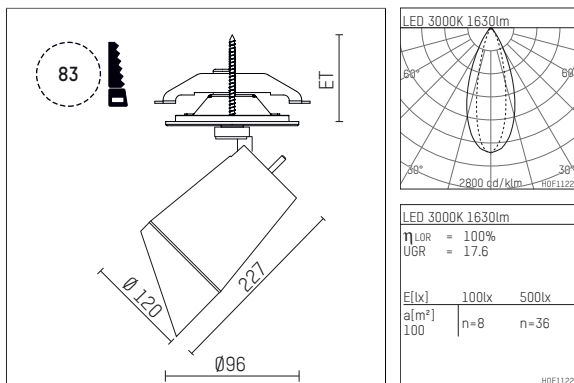

## 11233513 910-PA | white

gin.o 3  
lens wall floodlight  
LED | 28 W 3000 K

- lens wall floodlight gin.o 3
- with recessed mounting plate
- for recessed installation into wall or ceiling
- lens wall floodlight for homogenous wall illumination
- passive thermo management
- with LED 2400 lm
- colour temperature: 3000 K
- colour rendering index: CRI >90
- L90 / B10 (50.000h)
- SDCM < 2
- net luminous flux: 1630 lm
- total load: 28 W
- luminous efficacy: 58,2 lm/W
- asymmetrical light distribution
- soft-lens optic with secondary reflector
- with external LED power unit, electronic, 220-240 V, 0/50/60 Hz
- amplitude dimming
- dimming range: 100-1 %
- power supply: supply cord with plug connection 2x5x2,5 mm², length: 360 mm
- suitable for through wiring
- housing of die cast aluminium
- ceiling plate of die cast aluminium
- color-, protection- and conversion-filters are available as accessory
- diameter: 96 mm, recessing diameter: 83 mm
- recessing depth: 103 mm, ceiling thickness: 1-45 mm
- rotatable 360°, 90° tiltable
- weight: 2,6 kg
- protection rating: IP20
- protection class I
- 5 years Hoffmeister warranty
- Made in Germany
- maximum ambient temperature: 35 ° C
- certificates: manufactured according to DIN VDE 0711 / EN 60598, CE
- colour: white (RAL9016)
- 11233513 910-PA

- Overview of accessories on the following page / s

11233513 910-PA  
**accessory****Optional accessories**

description accessory general	dimensions in mm	item number	pic.-No.
colour filter sheet set of 10 sheets for spotlights gin.o and lo.nely size 3	LxW: 119,5 x 119,5	105 779-HT019	01
antiglare flaps for spotlights gin.o and lo.nely size 3		105757	02