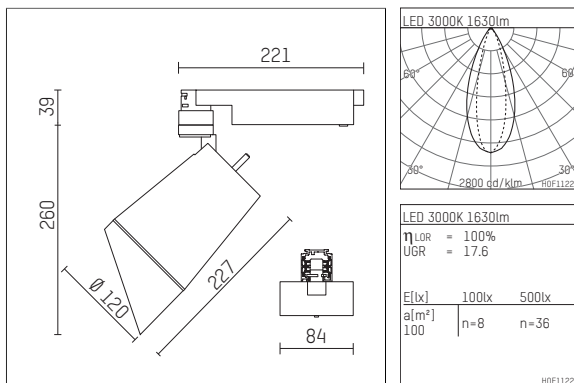

112 335 13 910 | white

gin.o 3
lens wall floodlight
LED | 28 W 3000 K

- lens wall floodlight gin.o 3
- with 3 circuit universal adapter
- for Hoffmeister control.x tracks
- circuit selection is possible while adapter is inserted into the track
- lens wall floodlight for homogenous wall illumination
- passive thermo management
- with LED 2400 lm
- colour temperature: 3000 K
- colour rendering index: CRI >90
- L90 / B10 (50.000h)
- SDCM < 2
- net luminous flux: 1630 lm
- total load: 28 W
- luminous efficacy: 58,2 lm/W
- asymmetrical light distribution
- soft-lens optic with secondary reflector
- LED power unit integrated in adapter, electronic (POTI)
- amplitude dimming
- adapter with integrated potentiometer
- dimming range: 100-1 %
- housing of die cast aluminium
- adapter of fibreglass reinforced thermoplastic
- color-, protection- and conversion-filters are available as accessory
- length: 221 mm, width: 84 mm, height: 299 mm
- rotatable 360°, 90° tiltable
- weight: 2,43 kg
- protection rating: IP20
- protection class I
- 5 years Hoffmeister warranty
- Made in Germany
- maximum ambient temperature: 35 ° C
- certificates: manufactured according to DIN VDE 0711 / EN 60598, CE
- colour: white (RAL9016)
- 112 335 13 910

- Overview of accessories on the following page / s

112 335 13 910
accessory**Optional accessories**

description accessory general	dimensions in mm	item number	pic.-No.
colour filter sheet set of 10 sheets for spotlights gin.o and lo.nely size 3	LxW: 119,5 x 119,5	105 779-HT019	01
antiglare flaps for spotlights gin.o and lo.nely size 3		105757	02