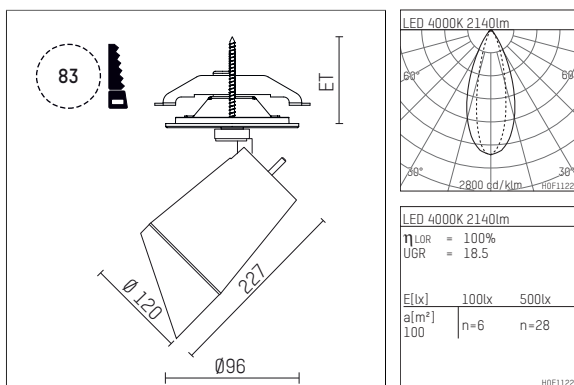

11233514 721-PA | black

gin.o 3
lens wall floodlight
LED | 28 W 4000 K

- lens wall floodlight gin.o 3
- with recessed mounting plate
- for recessed installation into wall or ceiling
- lens wall floodlight for homogenous wall illumination
- passive thermo management
- with LED 3150 lm
- colour temperature: 4000 K
- colour rendering index: CRI >80
- L90 / B10 (50.000h)
- SDCM < 2
- net luminous flux: 2140 lm
- total load: 28 W
- luminous efficacy: 76,4 lm/W
- asymmetrical light distribution
- soft-lens optic with secondary reflector
- with external LED power unit, electronic, 220-240 V, 0/50/60 Hz
- amplitude dimming
- dimming range: 100-1 %
- power supply: supply cord with plug connection 2x5x2,5 mm², length: 360 mm
- suitable for through wiring
- housing of die cast aluminium
- ceiling plate of die cast aluminium
- color-, protection- and conversion-filters are available as accessory
- diameter: 96 mm, recessing diameter: 83 mm
- recessing depth: 103 mm, ceiling thickness: 1-45 mm
- rotatable 360°, 90° tiltable
- weight: 2,6 kg
- protection rating: IP20
- protection class I
- 5 years Hoffmeister warranty
- Made in Germany
- maximum ambient temperature: 35 °C
- certificates: manufactured according to DIN VDE 0711 / EN 60598, CE
- colour: black
- 11233514 721-PA

- Overview of accessories on the following page / s

11233514 721-PA
accessory**Optional accessories**

description accessory general	dimensions in mm	item number	pic.-No.
colour filter sheet set of 10 sheets for spotlights gin.o and lo.nely size 3	LxW: 119,5 x 119,5	105 779-HT019	01
antiglare flaps for spotlights gin.o and lo.nely size 3		105757	02