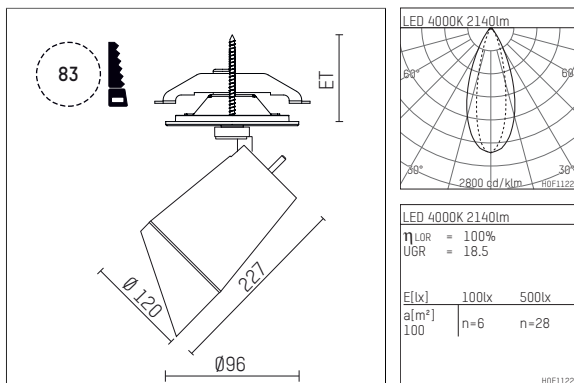

11233514 906-PA | silver

gin.o 3
lens wall floodlight
LED | 28 W 4000 K

- lens wall floodlight gin.o 3
- with recessed mounting plate
- for recessed installation into wall or ceiling
- lens wall floodlight for homogenous wall illumination
- passive thermo management
- with LED 3150 lm
- colour temperature: 4000 K
- colour rendering index: CRI >80
- L90 / B10 (50.000h)
- SDCM < 2
- net luminous flux: 2140 lm
- total load: 28 W
- luminous efficacy: 76,4 lm/W
- asymmetrical light distribution
- soft-lens optic with secondary reflector
- with external LED power unit, electronic, 220-240 V, 0/50/60 Hz
- amplitude dimming
- dimming range: 100-1 %
- power supply: supply cord with plug connection 2x5x2,5 mm², length: 360 mm
- suitable for through wiring
- housing of die cast aluminium
- ceiling plate of die cast aluminium
- color-, protection- and conversion-filters are available as accessory
- diameter: 96 mm, recessing diameter: 83 mm
- recessing depth: 103 mm, ceiling thickness: 1-45 mm
- rotatable 360°, 90° tiltable
- weight: 2,6 kg
- protection rating: IP20
- protection class I
- 5 years Hoffmeister warranty
- Made in Germany
- maximum ambient temperature: 35 °C
- certificates: manufactured according to DIN VDE 0711 / EN 60598, CE
- colour: silver
- 11233514 906-PA

- Overview of accessories on the following page / s

11233514 906-PA
accessory**Optional accessories**

description accessory general	dimensions in mm	item number	pic.-No.
colour filter sheet set of 10 sheets for spotlights gin.o and lo.nely size 3	LxW: 119,5 x 119,5	105 779-HT019	01
antiglare flaps for spotlights gin.o and lo.nely size 3		105757	02