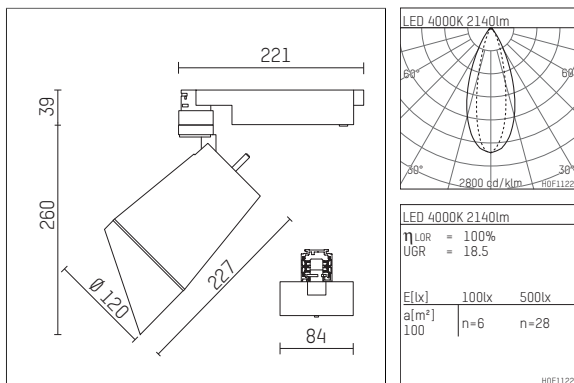

112 335 14 906 | silver

gin.o 3
lens wall floodlight
LED | 28 W 4000 K

- lens wall floodlight gin.o 3
- with 3 circuit universal adapter
- for Hoffmeister control.x tracks
- circuit selection is possible while adapter is inserted into the track
- lens wall floodlight for homogenous wall illumination
- passive thermo management
- with LED 3150 lm
- colour temperature: 4000 K
- colour rendering index: CRI >80
- L90 / B10 (50.000h)
- SDCM < 2
- net luminous flux: 2140 lm
- total load: 28 W
- luminous efficacy: 76,4 lm/W
- asymmetrical light distribution
- soft-lens optic with secondary reflector
- LED power unit integrated in adapter, electronic (POTI)
- amplitude dimming
- adapter with integrated potentiometer
- dimming range: 100-1 %
- housing of die cast aluminium
- adapter of fibreglass reinforced thermoplastic
- color-, protection- and conversion-filters are available as accessory
- length: 221 mm, width: 84 mm, height: 299 mm
- rotatable 360°, 90° tiltable
- weight: 2,43 kg
- protection rating: IP20
- protection class I
- 5 years Hoffmeister warranty
- Made in Germany
- maximum ambient temperature: 35 ° C
- certificates: manufactured according to DIN VDE 0711 / EN 60598, CE
- colour: silver
- 112 335 14 906

- Overview of accessories on the following page / s

112 335 14 906
accessory**Optional accessories**

description accessory general	dimensions in mm	item number	pic.-No.
colour filter sheet set of 10 sheets for spotlights gin.o and lo.nely size 3	LxW: 119,5 x 119,5	105 779-HT019	01
antiglare flaps for spotlights gin.o and lo.nely size 3		105757	02