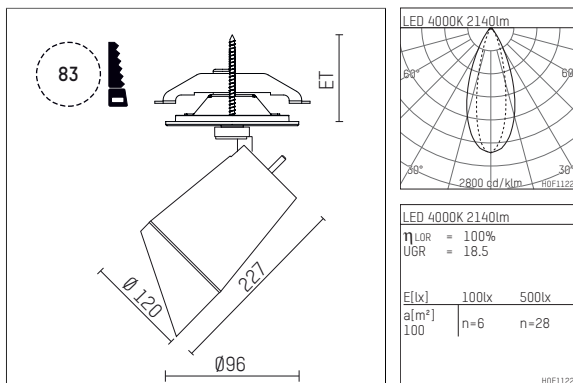

## 11233514 910-PA | white

gin.o 3  
lens wall floodlight  
LED | 28 W 4000 K

- lens wall floodlight gin.o 3
- with recessed mounting plate
- for recessed installation into wall or ceiling
- lens wall floodlight for homogenous wall illumination
- passive thermo management
- with LED 3150 lm
- colour temperature: 4000 K
- colour rendering index: CRI >80
- L90 / B10 (50.000h)
- SDCM < 2
- net luminous flux: 2140 lm
- total load: 28 W
- luminous efficacy: 76,4 lm/W
- asymmetrical light distribution
- soft-lens optic with secondary reflector
- with external LED power unit, electronic, 220-240 V, 0/50/60 Hz
- amplitude dimming
- dimming range: 100-1 %
- power supply: supply cord with plug connection 2x5x2,5 mm<sup>2</sup>, length: 360 mm
- suitable for through wiring
- housing of die cast aluminium
- color-, protection- and conversion-filters are available as accessory
- diameter: 96 mm, recessing diameter: 83 mm
- recessing depth: 103 mm, ceiling thickness: 1-45 mm
- rotatable 360°, 90° tiltable
- weight: 2,6 kg
- protection rating: IP20
- protection class I
- 5 years Hoffmeister warranty
- Made in Germany
- maximum ambient temperature: 35 °C
- certificates: manufactured according to DIN VDE 0711 / EN 60598, CE
- colour: white (RAL9016)
- 11233514 910-PA

- Overview of accessories on the following page / s

11233514 910-PA  
**accessory****Optional accessories**

description accessory general	dimensions in mm	item number	pic.-No.
colour filter sheet set of 10 sheets for spotlights gin.o and lo.nely size 3	LxW: 119,5 x 119,5	105 779-HT019	01
antiglare flaps for spotlights gin.o and lo.nely size 3		105757	02