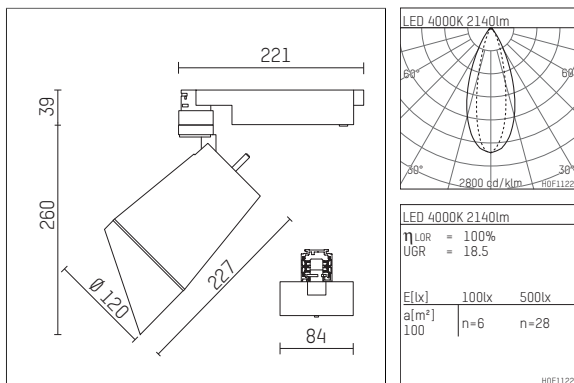

112 335 14 910 | white

gin.o 3
lens wall floodlight
LED | 28 W 4000 K

- lens wall floodlight gin.o 3
- with 3 circuit universal adapter
- for Hoffmeister control.x tracks
- circuit selection is possible while adapter is inserted into the track
- lens wall floodlight for homogenous wall illumination
- passive thermo management
- with LED 3150 lm
- colour temperature: 4000 K
- colour rendering index: CRI >80
- L90 / B10 (50.000h)
- SDCM < 2
- net luminous flux: 2140 lm
- total load: 28 W
- luminous efficacy: 76,4 lm/W
- asymmetrical light distribution
- soft-lens optic with secondary reflector
- LED power unit integrated in adapter, electronic (POTI)
- amplitude dimming
- adapter with integrated potentiometer
- dimming range: 100-1 %
- housing of die cast aluminium
- adapter of fibreglass reinforced thermoplastic
- color-, protection- and conversion-filters are available as accessory
- length: 221 mm, width: 84 mm, height: 299 mm
- rotatable 360°, 90° tiltable
- weight: 2,43 kg
- protection rating: IP20
- protection class I
- 5 years Hoffmeister warranty
- Made in Germany
- maximum ambient temperature: 35 ° C
- certificates: manufactured according to DIN VDE 0711 / EN 60598, CE
- colour: white (RAL9016)
- 112 335 14 910

- Overview of accessories on the following page / s

112 335 14 910
accessory**Optional accessories**

description accessory general	dimensions in mm	item number	pic.-No.
colour filter sheet set of 10 sheets for spotlights gin.o and lo.nely size 3	LxW: 119,5 x 119,5	105 779-HT019	01
antiglare flaps for spotlights gin.o and lo.nely size 3		105757	02