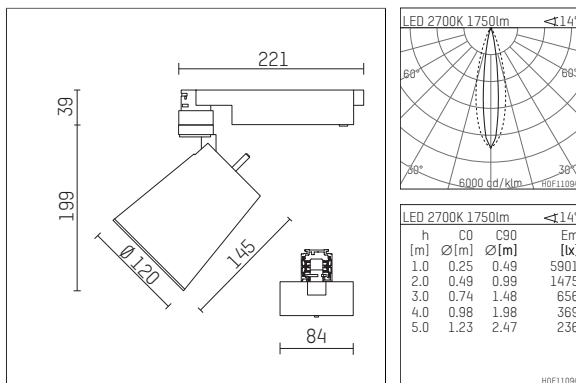

112 336 02 721 D | black

gin.o 3 | oval flood
floodlight
LED | 28 W 2700 K

- floodlight gin.o 3 oval flood
- with 3 circuit DALI adapter
- for Hoffmeister control.x tracks
- circuit selection is possible while adapter is inserted into the track
- with horizontal oval.flood light distribution
- passive thermo management
- with LED 2100 lm
- colour temperature: 2700 K
- colour rendering index: CRI >90
- L90 / B10 (50.000h)
- SDCM < 2
- net luminous flux: 1750 lm
- total load: 28 W
- luminous efficacy: 62,5 lm/W
- oval flood horizontal
- LED power unit integrated in adapter, electronic (DALI)
- amplitude dimming
- dimming range: 100-1 %
- housing of die cast aluminium
- adapter of fibreglass reinforced thermoplastic
- microprismatic filter with very high rate of light transmission
- color-, protection- and conversion-filters are available as accessory
- length: 221 mm, width: 84 mm, height: 238 mm
- rotatable 360°, 90° tiltable
- weight: 1,56 kg
- protection rating: IP20
- protection class I
- 5 years Hoffmeister warranty
- Made in Germany
- maximum ambient temperature: 35 ° C
- certificates: manufactured according to DIN VDE 0711 / EN 60598, CE
- colour: black
- 112 336 02 721 D

Additional optional accessory components

description accessory general	dimensions in mm	item number	pic.-No.
soft.shape lens for spotlights gin.o and lo.nely size 3	∅: 100	105782	01
sculpture lens for spotlights gin.o and lo.nely size 3	∅: 100	105773	02
prismatic glass for spotlights gin.o and lo.nely size 3	∅: 100	105775	03
honeycomb louver for spotlights gin.o and lo.nely size 3		105761721	04
soft.spot lens for spotlights gin.o and lo.nely size 3	∅: 100	105774	01