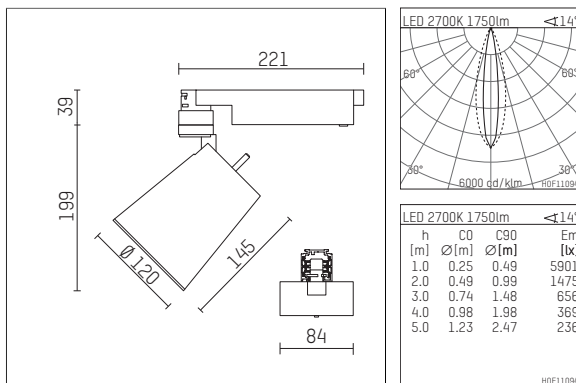

112 336 02 906 D | silver

gin.o 3 | oval flood
floodlight
LED | 28 W 2700 K

- floodlight gin.o 3 oval flood
- with 3 circuit DALI adapter
- for Hoffmeister control.x tracks
- circuit selection is possible while adapter is inserted into the track
- with horizontal oval.flood light distribution
- passive thermo management
- with LED 2100 lm
- colour temperature: 2700 K
- colour rendering index: CRI >90
- L90 / B10 (50.000h)
- SDCM < 2
- net luminous flux: 1750 lm
- total load: 28 W
- luminous efficacy: 62,5 lm/W
- oval flood horizontal
- LED power unit integrated in adapter, electronic (DALI)
- amplitude dimming
- dimming range: 100-1 %
- housing of die cast aluminium
- adapter of fibreglass reinforced thermoplastic
- microprismatic filter with very high rate of light transmission
- color-, protection- and conversion-filters are available as accessory
- length: 221 mm, width: 84 mm, height: 238 mm
- rotatable 360°, 90° tiltable
- weight: 1,56 kg
- protection rating: IP20
- protection class I
- 5 years Hoffmeister warranty
- Made in Germany
- maximum ambient temperature: 35 ° C
- certificates: manufactured according to DIN VDE 0711 / EN 60598, CE
- colour: silver
- 112 336 02 906 D

Additional optional accessory components

description accessory general	dimensions in mm	item number	pic.-No.
soft.shape lens for spotlights gin.o and lo.nely size 3	Ø: 100	105782	01
sculpture lens for spotlights gin.o and lo.nely size 3	Ø: 100	105773	02
prismatic glass for spotlights gin.o and lo.nely size 3	Ø: 100	105775	03
honeycomb louver for spotlights gin.o and lo.nely size 3		105761721	04
soft.spot lens for spotlights gin.o and lo.nely size 3	Ø: 100	105774	01