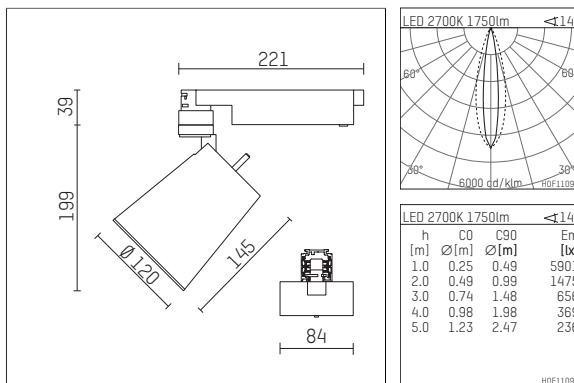

112 336 02 910 D | white

gin.o 3 | oval flood
floodlight
LED | 28 W 2700 K

- floodlight gin.o 3 oval flood
- with 3 circuit DALI adapter
- for Hoffmeister control.x tracks
- circuit selection is possible while adapter is inserted into the track
- with horizontal oval.flood light distribution
- passive thermo management
- with LED 2100 lm
- colour temperature: 2700 K
- colour rendering index: CRI >90
- L90 / B10 (50.000h)
- SDCM < 2
- net luminous flux: 1750 lm
- total load: 28 W
- luminous efficacy: 62,5 lm/W
- oval flood horizontal
- LED power unit integrated in adapter, electronic (DALI)
- amplitude dimming
- dimming range: 100-1 %
- housing of die cast aluminium
- adapter of fibreglass reinforced thermoplastic
- microprismatic filter with very high rate of light transmission
- color-, protection- and conversion-filters are available as accessory
- length: 221 mm, width: 84 mm, height: 238 mm
- rotatable 360°, 90° tiltable
- weight: 1,56 kg
- protection rating: IP20
- protection class I
- 5 years Hoffmeister warranty
- Made in Germany
- maximum ambient temperature: 35 ° C
- certificates: manufactured according to DIN VDE 0711 / EN 60598, CE
- colour: white (RAL9016)
- 112 336 02 910 D

Additional optional accessory components

description accessory general	dimensions in mm	item number	pic.-No.
soft.shape lens for spotlights gin.o and lo.nely size 3	Ø: 100	105782	01
sculpture lens for spotlights gin.o and lo.nely size 3	Ø: 100	105773	02
prismatic glass for spotlights gin.o and lo.nely size 3	Ø: 100	105775	03
honeycomb louver for spotlights gin.o and lo.nely size 3		105761721	04
soft.spot lens for spotlights gin.o and lo.nely size 3	Ø: 100	105774	01