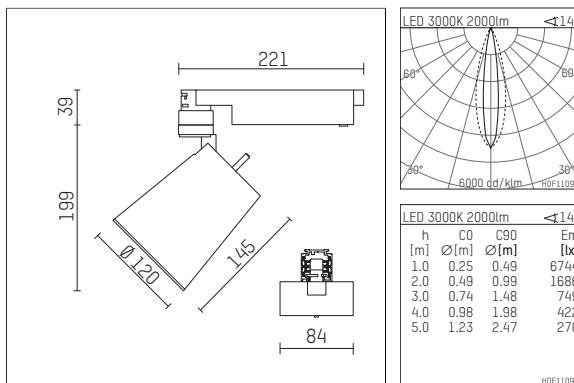

## 112 336 03 721 D | black

gin.o 3 | oval flood  
floodlight  
LED | 28 W 3000 K

- floodlight gin.o 3 oval flood
- with 3 circuit DALI adapter
- for Hoffmeister control.x tracks
- circuit selection is possible while adapter is inserted into the track
- with horizontal oval.flood light distribution
- passive thermo management
- with LED 2400 lm
- colour temperature: 3000 K
- colour rendering index: CRI >90
- L90 / B10 (50.000h)
- SDCM < 2
- net luminous flux: 2000 lm
- total load: 28 W
- luminous efficacy: 71,4 lm/W
- oval flood horizontal
- LED power unit integrated in adapter, electronic (DALI)
- amplitude dimming
- dimming range: 100-1 %
- housing of die cast aluminium
- adapter of fibreglass reinforced thermoplastic
- microprismatic filter with very high rate of light transmission
- color-, protection- and conversion-filters are available as accessory
- length: 221 mm, width: 84 mm, height: 238 mm
- rotatable 360°, 90° tiltable
- weight: 1,7 kg
- protection rating: IP20
- protection class I
- 5 years Hoffmeister warranty
- Made in Germany
- maximum ambient temperature: 35 ° C
- certificates: manufactured according to DIN VDE 0711 / EN 60598, CE
- colour: black
- 112 336 03 721 D

### Additional optional accessory components

description accessory general	dimensions in mm	item number	pic.-No.
soft.shape lens for spotlights gin.o and lo.nely size 3	∅: 100	105782	01
sculpture lens for spotlights gin.o and lo.nely size 3	∅: 100	105773	02
prismatic glass for spotlights gin.o and lo.nely size 3	∅: 100	105775	03
honeycomb louver for spotlights gin.o and lo.nely size 3		105761721	04
soft.spot lens for spotlights gin.o and lo.nely size 3	∅: 100	105774	01