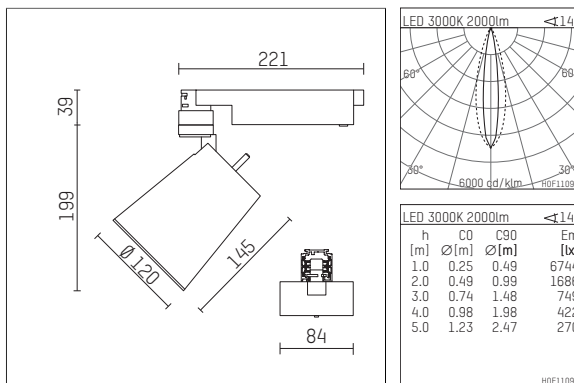

112 336 03 906 D | silver

gin.o 3 | oval flood
floodlight
LED | 28 W 3000 K

- floodlight gin.o 3 oval flood
- with 3 circuit DALI adapter
- for Hoffmeister control.x tracks
- circuit selection is possible while adapter is inserted into the track
- with horizontal oval.flood light distribution
- passive thermo management
- with LED 2400 lm
- colour temperature: 3000 K
- colour rendering index: CRI >90
- L90 / B10 (50.000h)
- SDCM < 2
- net luminous flux: 2000 lm
- total load: 28 W
- luminous efficacy: 71,4 lm/W
- oval flood horizontal
- LED power unit integrated in adapter, electronic (DALI)
- amplitude dimming
- dimming range: 100-1 %
- housing of die cast aluminium
- adapter of fibreglass reinforced thermoplastic
- microprismatic filter with very high rate of light transmission
- color-, protection- and conversion-filters are available as accessory
- length: 221 mm, width: 84 mm, height: 238 mm
- rotatable 360°, 90° tiltable
- weight: 1,7 kg
- protection rating: IP20
- protection class I
- 5 years Hoffmeister warranty
- Made in Germany
- maximum ambient temperature: 35 ° C
- certificates: manufactured according to DIN VDE 0711 / EN 60598, CE
- colour: silver
- 112 336 03 906 D

Additional optional accessory components

| description accessory general | dimensions in mm | item number | pic.-No. |
|---|------------------|-------------|----------|
| soft.shape lens for spotlights gin.o and lo.nely size 3 | ∅: 100 | 105782 | 01 |
| sculpture lens for spotlights gin.o and lo.nely size 3 | ∅: 100 | 105773 | 02 |
| prismatic glass for spotlights gin.o and lo.nely size 3 | ∅: 100 | 105775 | 03 |
| honeycomb louver for spotlights gin.o and lo.nely size 3 | | 105761721 | 04 |
| soft.spot lens for spotlights gin.o and lo.nely size 3 | ∅: 100 | 105774 | 01 |