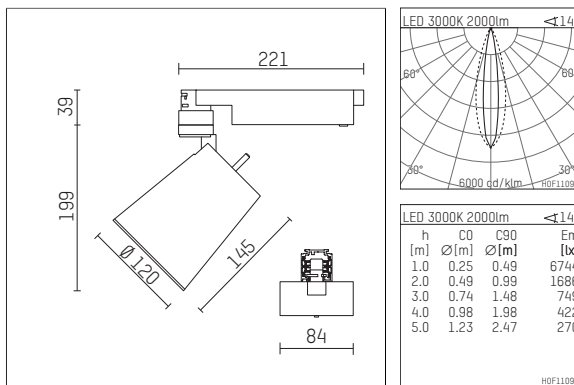

## 112 336 03 910 D | white

gin.o 3 | oval flood  
floodlight  
LED | 28 W 3000 K

- floodlight gin.o 3 oval flood
- with 3 circuit DALI adapter
- for Hoffmeister control.x tracks
- circuit selection is possible while adapter is inserted into the track
- with horizontal oval.flood light distribution
- passive thermo management
- with LED 2400 lm
- colour temperature: 3000 K
- colour rendering index: CRI >90
- L90 / B10 (50.000h)
- SDCM < 2
- net luminous flux: 2000 lm
- total load: 28 W
- luminous efficacy: 71,4 lm/W
- oval flood horizontal
- LED power unit integrated in adapter, electronic (DALI)
- amplitude dimming
- dimming range: 100-1 %
- housing of die cast aluminium
- adapter of fibreglass reinforced thermoplastic
- microprismatic filter with very high rate of light transmission
- color-, protection- and conversion-filters are available as accessory
- length: 221 mm, width: 84 mm, height: 238 mm
- rotatable 360°, 90° tiltable
- weight: 2,22 kg
- protection rating: IP20
- protection class I
- 5 years Hoffmeister warranty
- Made in Germany
- maximum ambient temperature: 35 ° C
- certificates: manufactured according to DIN VDE 0711 / EN 60598, CE
- colour: white (RAL9016)
- 112 336 03 910 D

### Additional optional accessory components

description accessory general	dimensions in mm	item number	pic.-No.
soft.shape lens for spotlights gin.o and lo.nely size 3	∅: 100	105782	01
sculpture lens for spotlights gin.o and lo.nely size 3	∅: 100	105773	02
prismatic glass for spotlights gin.o and lo.nely size 3	∅: 100	105775	03
honeycomb louver for spotlights gin.o and lo.nely size 3		105761721	04
soft.spot lens for spotlights gin.o and lo.nely size 3	∅: 100	105774	01