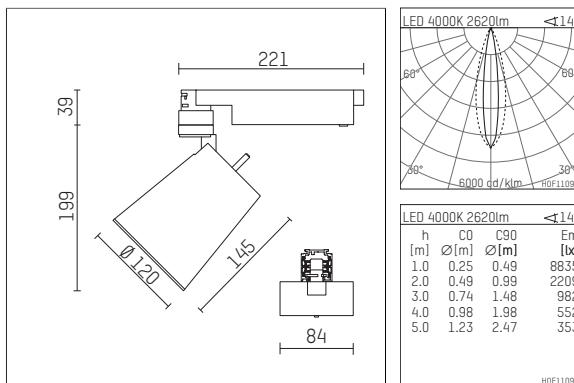

112 336 04 721 D | black

gin.o 3 | oval flood
floodlight
LED | 28 W 4000 K

- floodlight gin.o 3 oval flood
- with 3 circuit DALI adapter
- for Hoffmeister control.x tracks
- circuit selection is possible while adapter is inserted into the track
- with horizontal oval.flood light distribution
- passive thermo management
- with LED 3150 lm
- colour temperature: 4000 K
- colour rendering index: CRI >80
- L90 / B10 (50.000h)
- SDCM < 2
- net luminous flux: 2620 lm
- total load: 28 W
- luminous efficacy: 93,6 lm/W
- oval flood horizontal
- LED power unit integrated in adapter, electronic (DALI)
- amplitude dimming
- dimming range: 100-1 %
- housing of die cast aluminium
- adapter of fibreglass reinforced thermoplastic
- microprismatic filter with very high rate of light transmission
- color-, protection- and conversion-filters are available as accessory
- length: 221 mm, width: 84 mm, height: 238 mm
- rotatable 360°, 90° tiltable
- weight: 1,7 kg
- protection rating: IP20
- protection class I
- 5 years Hoffmeister warranty
- Made in Germany
- maximum ambient temperature: 35 ° C
- certificates: manufactured according to DIN VDE 0711 / EN 60598, CE
- colour: black
- 112 336 04 721 D

Additional optional accessory components

description accessory general	dimensions in mm	item number	pic.-No.
soft.shape lens for spotlights gin.o and lo.nely size 3	∅: 100	105782	01
sculpture lens for spotlights gin.o and lo.nely size 3	∅: 100	105773	02
prismatic glass for spotlights gin.o and lo.nely size 3	∅: 100	105775	03
honeycomb louver for spotlights gin.o and lo.nely size 3		105761721	04
soft.spot lens for spotlights gin.o and lo.nely size 3	∅: 100	105774	01