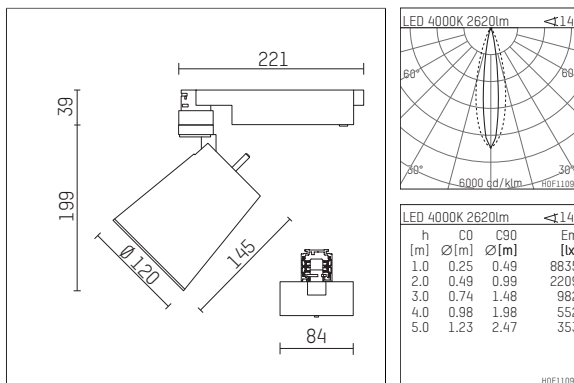

112 336 04 906 D | silver

gin.o 3 | oval flood
floodlight
LED | 28 W 4000 K

- floodlight gin.o 3 oval flood
- with 3 circuit DALI adapter
- for Hoffmeister control.x tracks
- circuit selection is possible while adapter is inserted into the track
- with horizontal oval.flood light distribution
- passive thermo management
- with LED 3150 lm
- colour temperature: 4000 K
- colour rendering index: CRI >80
- L90 / B10 (50.000h)
- SDCM < 2
- net luminous flux: 2620 lm
- total load: 28 W
- luminous efficacy: 93,6 lm/W
- oval flood horizontal
- LED power unit integrated in adapter, electronic (DALI)
- amplitude dimming
- dimming range: 100-1 %
- housing of die cast aluminium
- adapter of fibreglass reinforced thermoplastic
- microprismatic filter with very high rate of light transmission
- color-, protection- and conversion-filters are available as accessory
- length: 221 mm, width: 84 mm, height: 238 mm
- rotatable 360°, 90° tiltable
- weight: 1,7 kg
- protection rating: IP20
- protection class I
- 5 years Hoffmeister warranty
- Made in Germany
- maximum ambient temperature: 35 ° C
- certificates: manufactured according to DIN VDE 0711 / EN 60598, CE
- colour: silver
- 112 336 04 906 D

Additional optional accessory components

description accessory general	dimensions in mm	item number	pic.-No.
soft.shape lens for spotlights gin.o and lo.nely size 3	∅: 100	105782	01
sculpture lens for spotlights gin.o and lo.nely size 3	∅: 100	105773	02
prismatic glass for spotlights gin.o and lo.nely size 3	∅: 100	105775	03
honeycomb louver for spotlights gin.o and lo.nely size 3		105761721	04
soft.spot lens for spotlights gin.o and lo.nely size 3	∅: 100	105774	01