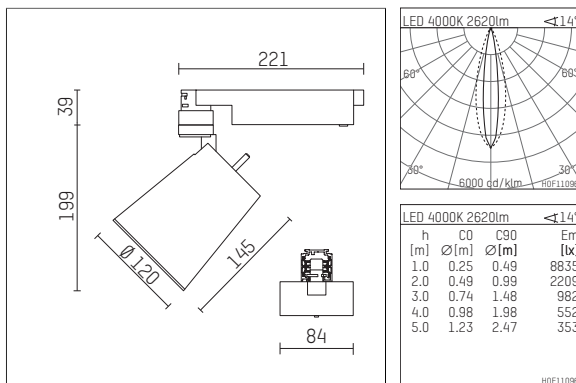

112 336 04 910 D | white

gin.o 3 | oval flood
floodlight
LED | 28 W 4000 K

- floodlight gin.o 3 oval flood
- with 3 circuit DALI adapter
- for Hoffmeister control.x tracks
- circuit selection is possible while adapter is inserted into the track
- with horizontal oval.flood light distribution
- passive thermo management
- with LED 3150 lm
- colour temperature: 4000 K
- colour rendering index: CRI >80
- L90 / B10 (50.000h)
- SDCM < 2
- net luminous flux: 2620 lm
- total load: 28 W
- luminous efficacy: 93,6 lm/W
- oval flood horizontal
- LED power unit integrated in adapter, electronic (DALI)
- amplitude dimming
- dimming range: 100-1 %
- housing of die cast aluminium
- adapter of fibreglass reinforced thermoplastic
- microprismatic filter with very high rate of light transmission
- color-, protection- and conversion-filters are available as accessory
- length: 221 mm, width: 84 mm, height: 238 mm
- rotatable 360°, 90° tiltable
- weight: 1,7 kg
- protection rating: IP20
- protection class I
- 5 years Hoffmeister warranty
- Made in Germany
- maximum ambient temperature: 35 ° C
- certificates: manufactured according to DIN VDE 0711 / EN 60598, CE
- colour: white (RAL9016)
- 112 336 04 910 D

Additional optional accessory components

description accessory general	dimensions in mm	item number	pic.-No.
soft.shape lens for spotlights gin.o and lo.nely size 3	∅: 100	105782	01
sculpture lens for spotlights gin.o and lo.nely size 3	∅: 100	105773	02
prismatic glass for spotlights gin.o and lo.nely size 3	∅: 100	105775	03
honeycomb louver for spotlights gin.o and lo.nely size 3		105761721	04
soft.spot lens for spotlights gin.o and lo.nely size 3	∅: 100	105774	01