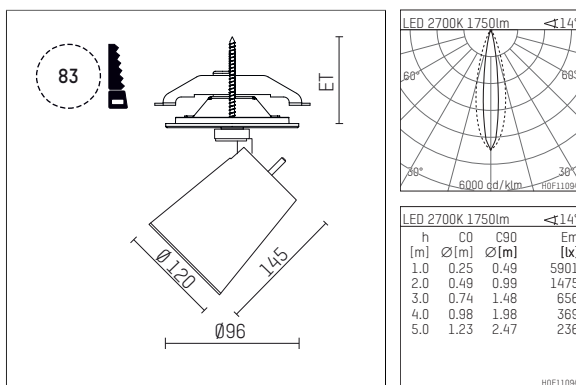

11233612 721-PA | black

gin.o 3 | oval flood
floodlight
LED | 28 W 2700 K

- floodlight gin.o 3 oval flood
- with recessed mounting plate
- for recessed installation into wall or ceiling
- with horizontal oval flood light distribution
- passive thermo management
- with LED 2100 lm
- colour temperature: 2700 K
- colour rendering index: CRI >90
- L90 / B10 (50.000h)
- SDCM < 2
- net luminous flux: 1750 lm
- total load: 28 W
- luminous efficacy: 62,5 lm/W
- oval flood horizontal
- with external LED power unit, electronic, 220-240 V, 0/50/60 Hz
- amplitude dimming
- dimming range: 100-1 %
- power supply: supply cord with plug connection 2x5x2,5 mm², length: 360 mm
- suitable for through wiring
- housing of die cast aluminium
- microprismatic filter with very high rate of light transmission
- ceiling plate of die cast aluminium
- color-, protection- and conversion-filters are available as accessory
- diameter: 96 mm, recessing diameter: 83 mm
- recessing depth: 103 mm, ceiling thickness: 1-45 mm
- rotatable 360°, 90° tiltable
- weight: 1,73 kg
- protection rating: IP20
- protection class I
- 5 years Hoffmeister warranty
- Made in Germany
- maximum ambient temperature: 35 ° C
- certificates: manufactured according to DIN VDE 0711 / EN 60598, CE
- colour: black
- 11233612 721-PA

Additional optional accessory components

description accessory general	dimensions in mm	item number	pic.-No.
soft.shape lens for spotlights gin.o and lo.nely size 3	Ø: 100	105782	01
sculpture lens for spotlights gin.o and lo.nely size 3	Ø: 100	105773	02
prismatic glass for spotlights gin.o and lo.nely size 3	Ø: 100	105775	03
honeycomb louver for spotlights gin.o and lo.nely size 3		105761721	04
soft.spot lens for spotlights gin.o and lo.nely size 3	Ø: 100	105774	01