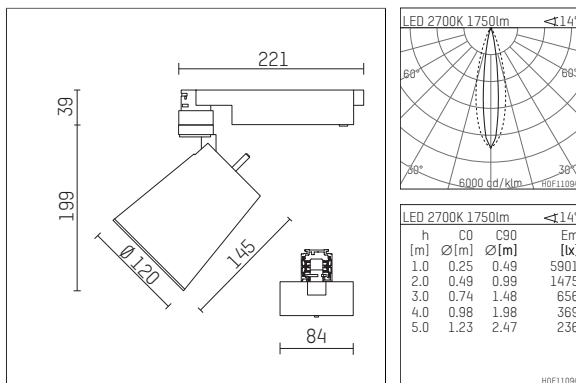

112 336 12 721 | black

gin.o 3 | oval flood
floodlight
LED | 28 W 2700 K

- floodlight gin.o 3 oval flood
- with 3 circuit universal adapter
- for Hoffmeister control.x tracks
- circuit selection is possible while adapter is inserted into the track
- with horizontal oval.flood light distribution
- passive thermo management
- with LED 2100 lm
- colour temperature: 2700 K
- colour rendering index: CRI >90
- L90 / B10 (50.000h)
- SDCM < 2
- net luminous flux: 1750 lm
- total load: 28 W
- luminous efficacy: 62,5 lm/W
- oval flood horizontal
- LED power unit integrated in adapter, electronic (POTI)
- amplitude dimming
- adapter with integrated potentiometer
- dimming range: 100-1 %
- housing of die cast aluminium
- adapter of fibreglass reinforced thermoplastic
- microprismatic filter with very high rate of light transmission
- color-, protection- and conversion-filters are available as accessory
- length: 221 mm, width: 84 mm, height: 238 mm
- rotatable 360°, 90° tiltable
- weight: 1,56 kg
- protection rating: IP20
- protection class I
- 5 years Hoffmeister warranty
- Made in Germany
- maximum ambient temperature: 35 ° C
- certificates: manufactured according to DIN VDE 0711 / EN 60598, CE
- colour: black
- 112 336 12 721

Additional optional accessory components

description accessory general	dimensions in mm	item number	pic.-No.
soft.shape lens for spotlights gin.o and lo.nely size 3	∅: 100	105782	01
sculpture lens for spotlights gin.o and lo.nely size 3	∅: 100	105773	02
prismatic glass for spotlights gin.o and lo.nely size 3	∅: 100	105775	03
honeycomb louver for spotlights gin.o and lo.nely size 3		105761721	04
soft.spot lens for spotlights gin.o and lo.nely size 3	∅: 100	105774	01