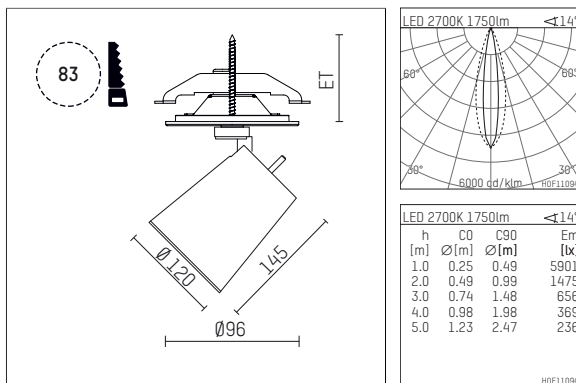

11233612 906-PA | silver

gin.o 3 | oval flood
floodlight
LED | 28 W 2700 K

- floodlight gin.o 3 oval flood
- with recessed mounting plate
- for recessed installation into wall or ceiling
- with horizontal oval flood light distribution
- passive thermo management
- with LED 2100 lm
- colour temperature: 2700 K
- colour rendering index: CRI >90
- L90 / B10 (50.000h)
- SDCM < 2
- net luminous flux: 1750 lm
- total load: 28 W
- luminous efficacy: 62,5 lm/W
- oval flood horizontal
- with external LED power unit, electronic, 220-240 V, 0/50/60 Hz
- amplitude dimming
- dimming range: 100-1 %
- power supply: supply cord with plug connection 2x5x2,5 mm², length: 360 mm
- suitable for through wiring
- housing of die cast aluminium
- microprismatic filter with very high rate of light transmission
- ceiling plate of die cast aluminium
- color-, protection- and conversion-filters are available as accessory
- diameter: 96 mm, recessing diameter: 83 mm
- recessing depth: 103 mm, ceiling thickness: 1-45 mm
- rotatable 360°, 90° tiltable
- weight: 1,73 kg
- protection rating: IP20
- protection class I
- 5 years Hoffmeister warranty
- Made in Germany
- maximum ambient temperature: 35 ° C
- certificates: manufactured according to DIN VDE 0711 / EN 60598, CE
- colour: silver
- 11233612 906-PA

Additional optional accessory components

description accessory general	dimensions in mm	item number	pic.-No.
soft.shape lens for spotlights gin.o and lo.nely size 3	∅: 100	105782	01
sculpture lens for spotlights gin.o and lo.nely size 3	∅: 100	105773	02
prismatic glass for spotlights gin.o and lo.nely size 3	∅: 100	105775	03
honeycomb louver for spotlights gin.o and lo.nely size 3		105761721	04
soft.spot lens for spotlights gin.o and lo.nely size 3	∅: 100	105774	01