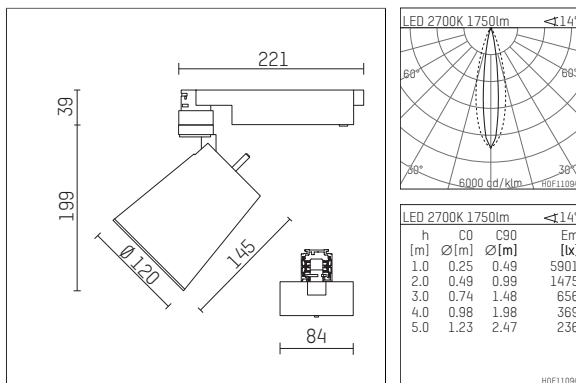

112 336 12 906 | silver

gin.o 3 | oval flood
floodlight
LED | 28 W 2700 K

- floodlight gin.o 3 oval flood
- with 3 circuit universal adapter
- for Hoffmeister control.x tracks
- circuit selection is possible while adapter is inserted into the track
- with horizontal oval.flood light distribution
- passive thermo management
- with LED 2100 lm
- colour temperature: 2700 K
- colour rendering index: CRI >90
- L90 / B10 (50.000h)
- SDCM < 2
- net luminous flux: 1750 lm
- total load: 28 W
- luminous efficacy: 62,5 lm/W
- oval flood horizontal
- LED power unit integrated in adapter, electronic (POTI)
- amplitude dimming
- adapter with integrated potentiometer
- dimming range: 100-1 %
- housing of die cast aluminium
- adapter of fibreglass reinforced thermoplastic
- microprismatic filter with very high rate of light transmission
- color-, protection- and conversion-filters are available as accessory
- length: 221 mm, width: 84 mm, height: 238 mm
- rotatable 360°, 90° tiltable
- weight: 1,56 kg
- protection rating: IP20
- protection class I
- 5 years Hoffmeister warranty
- Made in Germany
- maximum ambient temperature: 35 ° C
- certificates: manufactured according to DIN VDE 0711 / EN 60598, CE
- colour: silver
- 112 336 12 906

Additional optional accessory components

description accessory general	dimensions in mm	item number	pic.-No.
soft.shape lens for spotlights gin.o and lo.nely size 3	∅: 100	105782	01
sculpture lens for spotlights gin.o and lo.nely size 3	∅: 100	105773	02
prismatic glass for spotlights gin.o and lo.nely size 3	∅: 100	105775	03
honeycomb louver for spotlights gin.o and lo.nely size 3		105761721	04
soft.spot lens for spotlights gin.o and lo.nely size 3	∅: 100	105774	01