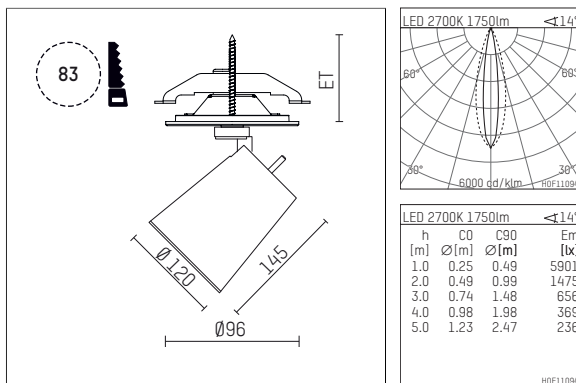

11233612 910-PA | white

gin.o 3 | oval flood
floodlight
LED | 28 W 2700 K

- floodlight gin.o 3 oval flood
- with recessed mounting plate
- for recessed installation into wall or ceiling
- with horizontal oval flood light distribution
- passive thermo management
- with LED 2100 lm
- colour temperature: 2700 K
- colour rendering index: CRI >90
- L90 / B10 (50.000h)
- SDCM < 2
- net luminous flux: 1750 lm
- total load: 28 W
- luminous efficacy: 62,5 lm/W
- oval flood horizontal
- with external LED power unit, electronic, 220-240 V, 0/50/60 Hz
- amplitude dimming
- dimming range: 100-1 %
- power supply: supply cord with plug connection 2x5x2,5 mm², length: 360 mm
- suitable for through wiring
- housing of die cast aluminium
- microprismatic filter with very high rate of light transmission
- ceiling plate of die cast aluminium
- color-, protection- and conversion-filters are available as accessory
- diameter: 96 mm, recessing diameter: 83 mm
- recessing depth: 103 mm, ceiling thickness: 1-45 mm
- rotatable 360°, 90° tiltable
- weight: 1,73 kg
- protection rating: IP20
- protection class I
- 5 years Hoffmeister warranty
- Made in Germany
- maximum ambient temperature: 35 ° C
- certificates: manufactured according to DIN VDE 0711 / EN 60598, CE
- colour: white (RAL9016)
- 11233612 910-PA

Additional optional accessory components

description accessory general	dimensions in mm	item number	pic.-No.
soft.shape lens for spotlights gin.o and lo.nely size 3	Ø: 100	105782	01
sculpture lens for spotlights gin.o and lo.nely size 3	Ø: 100	105773	02
prismatic glass for spotlights gin.o and lo.nely size 3	Ø: 100	105775	03
honeycomb louver for spotlights gin.o and lo.nely size 3		105761721	04
soft.spot lens for spotlights gin.o and lo.nely size 3	Ø: 100	105774	01