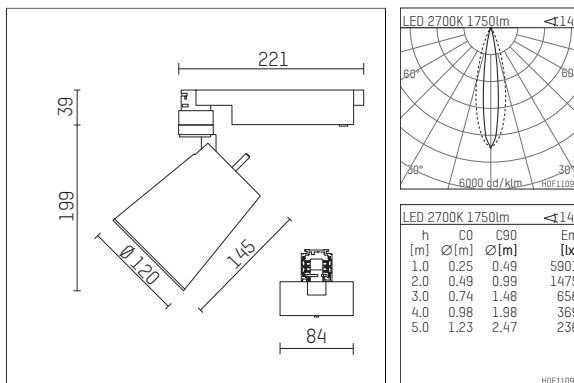

112 336 12 910 | white

gin.o 3 | oval flood
floodlight
LED | 28 W 2700 K

- floodlight gin.o 3 oval flood
- with 3 circuit universal adapter
- for Hoffmeister control.x tracks
- circuit selection is possible while adapter is inserted into the track
- with horizontal oval.flood light distribution
- passive thermo management
- with LED 2100 lm
- colour temperature: 2700 K
- colour rendering index: CRI >90
- L90 / B10 (50.000h)
- SDCM < 2
- net luminous flux: 1750 lm
- total load: 28 W
- luminous efficacy: 62,5 lm/W
- oval flood horizontal
- LED power unit integrated in adapter, electronic (POTI)
- amplitude dimming
- adapter with integrated potentiometer
- dimming range: 100-1 %
- housing of die cast aluminium
- adapter of fibreglass reinforced thermoplastic
- microprismatic filter with very high rate of light transmission
- color-, protection- and conversion-filters are available as accessory
- length: 221 mm, width: 84 mm, height: 238 mm
- rotatable 360°, 90° tiltable
- weight: 1,56 kg
- protection rating: IP20
- protection class I
- 5 years Hoffmeister warranty
- Made in Germany
- maximum ambient temperature: 35 ° C
- certificates: manufactured according to DIN VDE 0711 / EN 60598, CE
- colour: white (RAL9016)
- 112 336 12 910

Additional optional accessory components

description accessory general	dimensions in mm	item number	pic.-No.
soft.shape lens for spotlights gin.o and lo.nely size 3	∅: 100	105782	01
sculpture lens for spotlights gin.o and lo.nely size 3	∅: 100	105773	02
prismatic glass for spotlights gin.o and lo.nely size 3	∅: 100	105775	03
honeycomb louver for spotlights gin.o and lo.nely size 3		105761721	04
soft.spot lens for spotlights gin.o and lo.nely size 3	∅: 100	105774	01