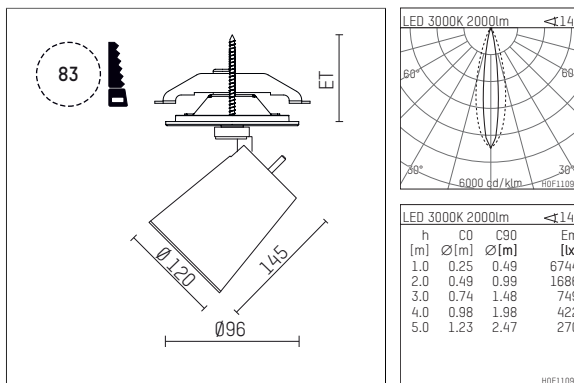

11233613 721-PA | black

gin.o 3 | oval flood
floodlight
LED | 28 W 3000 K

- floodlight gin.o 3 oval flood
- with recessed mounting plate
- for recessed installation into wall or ceiling
- with horizontal oval flood light distribution
- passive thermo management
- with LED 2400 lm
- colour temperature: 3000 K
- colour rendering index: CRI >90
- L90 / B10 (50.000h)
- SDCM < 2
- net luminous flux: 2000 lm
- total load: 28 W
- luminous efficacy: 71,4 lm/W
- oval flood horizontal
- with external LED power unit, electronic, 220-240 V, 0/50/60 Hz
- amplitude dimming
- dimming range: 100-1 %
- power supply: supply cord with plug connection 2x5x2,5 mm², length: 360 mm
- suitable for through wiring
- housing of die cast aluminium
- microprismatic filter with very high rate of light transmission
- ceiling plate of die cast aluminium
- color-, protection- and conversion-filters are available as accessory
- diameter: 96 mm, recessing diameter: 83 mm
- recessing depth: 103 mm, ceiling thickness: 1-45 mm
- rotatable 360°, 90° tiltable
- weight: 1,4 kg
- protection rating: IP20
- protection class I
- 5 years Hoffmeister warranty
- Made in Germany
- maximum ambient temperature: 35 ° C
- certificates: manufactured according to DIN VDE 0711 / EN 60598, CE
- colour: black
- 11233613 721-PA

Additional optional accessory components

description accessory general	dimensions in mm	item number	pic.-No.
soft.shape lens for spotlights gin.o and lo.nely size 3	∅: 100	105782	01
sculpture lens for spotlights gin.o and lo.nely size 3	∅: 100	105773	02
prismatic glass for spotlights gin.o and lo.nely size 3	∅: 100	105775	03
honeycomb louver for spotlights gin.o and lo.nely size 3		105761721	04
soft.spot lens for spotlights gin.o and lo.nely size 3	∅: 100	105774	01