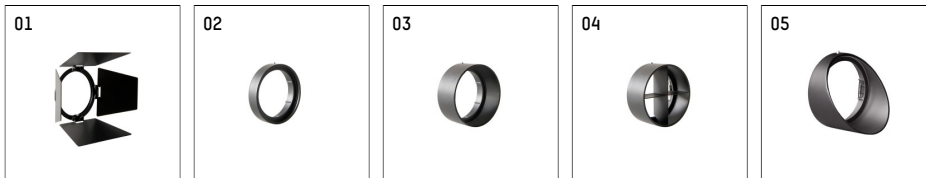

112 336 13 721 | black

gin.o 3 | oval flood
floodlight
LED | 28 W 3000 K

- floodlight gin.o 3 oval flood
- with 3 circuit universal adapter
- for Hoffmeister control.x tracks
- circuit selection is possible while adapter is inserted into the track
- with horizontal oval.flood light distribution
- passive thermo management
- with LED 2400 lm
- colour temperature: 3000 K
- colour rendering index: CRI >90
- L90 / B10 (50.000h)
- SDCM < 2
- net luminous flux: 2000 lm
- total load: 28 W
- luminous efficacy: 71,4 lm/W
- oval flood horizontal
- LED power unit integrated in adapter, electronic (POTI)
- amplitude dimming
- adapter with integrated potentiometer
- dimming range: 100-1 %
- housing of die cast aluminium
- adapter of fibreglass reinforced thermoplastic
- microprismatic filter with very high rate of light transmission
- color-, protection- and conversion-filters are available as accessory
- length: 221 mm, width: 84 mm, height: 238 mm
- rotatable 360°, 90° tiltable
- weight: 1,7 kg
- protection rating: IP20
- protection class I
- 5 years Hoffmeister warranty
- Made in Germany
- maximum ambient temperature: 35 ° C
- certificates: manufactured according to DIN VDE 0711 / EN 60598, CE
- colour: black
- 112 336 13 721

- Overview of accessories on the following page / s

112 336 13 721
accessory

Optional accessories

description accessory general	dimensions in mm	item number	pic.-No.
antiglare flaps for spotlights gin.o and lo.nely size 3		105757	01
connection ring suitable for attachment of accessories for spotlights gin.o and lo.nely size 3		105760721	02
tube screen suitable for attachment of accessories for spotlights gin.o and lo.nely size 3		105759721	03
connection tube with cross louver suitable for attachment of accessories for spotlights gin.o and lo.nely size 3		105758721	04
visor suitable for attachment of accessories for spotlights gin.o and lo.nely size 3		105783721	05