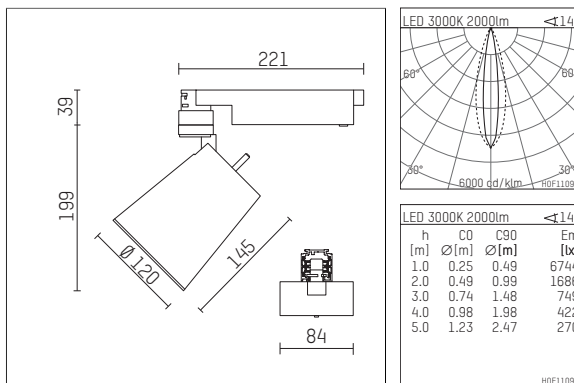

112 336 13 721 | black

gin.o 3 | oval flood
floodlight
LED | 28 W 3000 K

- floodlight gin.o 3 oval flood
- with 3 circuit universal adapter
- for Hoffmeister control.x tracks
- circuit selection is possible while adapter is inserted into the track
- with horizontal oval.flood light distribution
- passive thermo management
- with LED 2400 lm
- colour temperature: 3000 K
- colour rendering index: CRI >90
- L90 / B10 (50.000h)
- SDCM < 2
- net luminous flux: 2000 lm
- total load: 28 W
- luminous efficacy: 71,4 lm/W
- oval flood horizontal
- LED power unit integrated in adapter, electronic (POTI)
- amplitude dimming
- adapter with integrated potentiometer
- dimming range: 100-1 %
- housing of die cast aluminium
- adapter of fibreglass reinforced thermoplastic
- microprismatic filter with very high rate of light transmission
- color-, protection- and conversion-filters are available as accessory
- length: 221 mm, width: 84 mm, height: 238 mm
- rotatable 360°, 90° tiltable
- weight: 1,7 kg
- protection rating: IP20
- protection class I
- 5 years Hoffmeister warranty
- Made in Germany
- maximum ambient temperature: 35 ° C
- certificates: manufactured according to DIN VDE 0711 / EN 60598, CE
- colour: black
- 112 336 13 721

Additional optional accessory components

description accessory general	dimensions in mm	item number	pic.-No.
soft.shape lens for spotlights gin.o and lo.nely size 3	∅: 100	105782	01
sculpture lens for spotlights gin.o and lo.nely size 3	∅: 100	105773	02
prismatic glass for spotlights gin.o and lo.nely size 3	∅: 100	105775	03
honeycomb louver for spotlights gin.o and lo.nely size 3		105761721	04
soft.spot lens for spotlights gin.o and lo.nely size 3	∅: 100	105774	01