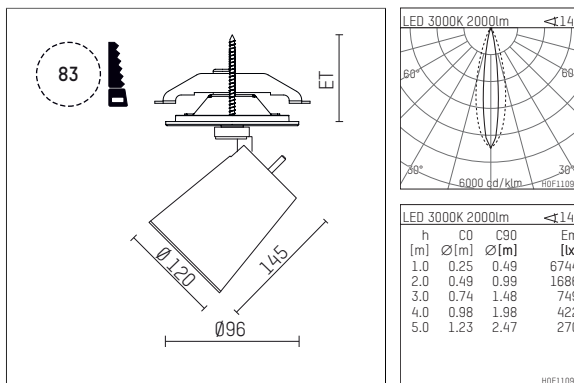

11233613 906-PA | silver

gin.o 3 | oval flood
floodlight
LED | 28 W 3000 K

- floodlight gin.o 3 oval flood
- with recessed mounting plate
- for recessed installation into wall or ceiling
- with horizontal oval flood light distribution
- passive thermo management
- with LED 2400 lm
- colour temperature: 3000 K
- colour rendering index: CRI >90
- L90 / B10 (50.000h)
- SDCM < 2
- net luminous flux: 2000 lm
- total load: 28 W
- luminous efficacy: 71,4 lm/W
- oval flood horizontal
- with external LED power unit, electronic, 220-240 V, 0/50/60 Hz
- amplitude dimming
- dimming range: 100-1 %
- power supply: supply cord with plug connection 2x5x2,5 mm², length: 360 mm
- suitable for through wiring
- housing of die cast aluminium
- microprismatic filter with very high rate of light transmission
- ceiling plate of die cast aluminium
- color-, protection- and conversion-filters are available as accessory
- diameter: 96 mm, recessing diameter: 83 mm
- recessing depth: 103 mm, ceiling thickness: 1-45 mm
- rotatable 360°, 90° tiltable
- weight: 2 kg
- protection rating: IP20
- protection class I
- 5 years Hoffmeister warranty
- Made in Germany
- maximum ambient temperature: 35 ° C
- certificates: manufactured according to DIN VDE 0711 / EN 60598, CE
- colour: silver
- 11233613 906-PA

Additional optional accessory components

description accessory general	dimensions in mm	item number	pic.-No.
soft.shape lens for spotlights gin.o and lo.nely size 3	∅: 100	105782	01
sculpture lens for spotlights gin.o and lo.nely size 3	∅: 100	105773	02
prismatic glass for spotlights gin.o and lo.nely size 3	∅: 100	105775	03
honeycomb louver for spotlights gin.o and lo.nely size 3		105761721	04
soft.spot lens for spotlights gin.o and lo.nely size 3	∅: 100	105774	01