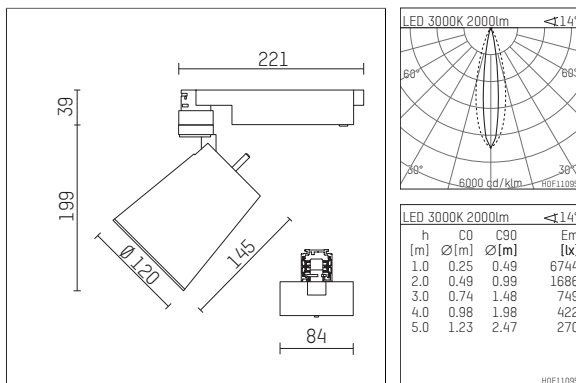

112 336 13 906 | silver

gin.o 3 | oval flood
floodlight
LED | 28 W 3000 K

- floodlight gin.o 3 oval flood
- with 3 circuit universal adapter
- for Hoffmeister control.x tracks
- circuit selection is possible while adapter is inserted into the track
- with horizontal oval.flood light distribution
- passive thermo management
- with LED 2400 lm
- colour temperature: 3000 K
- colour rendering index: CRI >90
- L90 / B10 (50.000h)
- SDCM < 2
- net luminous flux: 2000 lm
- total load: 28 W
- luminous efficacy: 71,4 lm/W
- oval flood horizontal
- LED power unit integrated in adapter, electronic (POTI)
- amplitude dimming
- adapter with integrated potentiometer
- dimming range: 100-1 %
- housing of die cast aluminium
- adapter of fibreglass reinforced thermoplastic
- microprismatic filter with very high rate of light transmission
- color-, protection- and conversion-filters are available as accessory
- length: 221 mm, width: 84 mm, height: 238 mm
- rotatable 360°, 90° tilttable
- weight: 1,7 kg
- protection rating: IP20
- protection class I
- 5 years Hoffmeister warranty
- Made in Germany
- maximum ambient temperature: 35 ° C
- certificates: manufactured according to DIN VDE 0711 / EN 60598, CE
- colour: silver
- 112 336 13 906

Additional optional accessory components

description accessory general	dimensions in mm	item number	pic.-No.
soft.shape lens for spotlights gin.o and lo.nely size 3	∅: 100	105782	01
sculpture lens for spotlights gin.o and lo.nely size 3	∅: 100	105773	02
prismatic glass for spotlights gin.o and lo.nely size 3	∅: 100	105775	03
honeycomb louver for spotlights gin.o and lo.nely size 3		105761721	04
soft.spot lens for spotlights gin.o and lo.nely size 3	∅: 100	105774	01