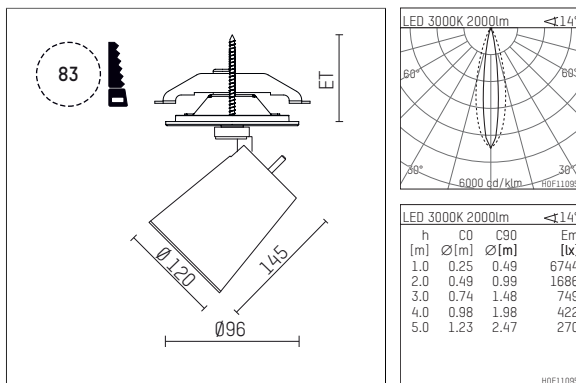

11233613 910-PA | white

gin.o 3 | oval flood
floodlight
LED | 28 W 3000 K

- floodlight gin.o 3 oval flood
- with recessed mounting plate
- for recessed installation into wall or ceiling
- with horizontal oval flood light distribution
- passive thermo management
- with LED 2400 lm
- colour temperature: 3000 K
- colour rendering index: CRI >90
- L90 / B10 (50.000h)
- SDCM < 2
- net luminous flux: 2000 lm
- total load: 28 W
- luminous efficacy: 71,4 lm/W
- oval flood horizontal
- with external LED power unit, electronic, 220-240 V, 0/50/60 Hz
- amplitude dimming
- dimming range: 100-1 %
- power supply: supply cord with plug connection 2x5x2,5 mm², length: 360 mm
- suitable for through wiring
- housing of die cast aluminium
- microprismatic filter with very high rate of light transmission
- ceiling plate of die cast aluminium
- color-, protection- and conversion-filters are available as accessory
- diameter: 96 mm, recessing diameter: 83 mm
- recessing depth: 103 mm, ceiling thickness: 1-45 mm
- rotatable 360°, 90° tiltable
- weight: 2 kg
- protection rating: IP20
- protection class I
- 5 years Hoffmeister warranty
- Made in Germany
- maximum ambient temperature: 35 ° C
- certificates: manufactured according to DIN VDE 0711 / EN 60598, CE
- colour: white (RAL9016)
- 11233613 910-PA

Additional optional accessory components

description accessory general	dimensions in mm	item number	pic.-No.
soft.shape lens for spotlights gin.o and lo.nely size 3	∅: 100	105782	01
sculpture lens for spotlights gin.o and lo.nely size 3	∅: 100	105773	02
prismatic glass for spotlights gin.o and lo.nely size 3	∅: 100	105775	03
honeycomb louver for spotlights gin.o and lo.nely size 3		105761721	04
soft.spot lens for spotlights gin.o and lo.nely size 3	∅: 100	105774	01