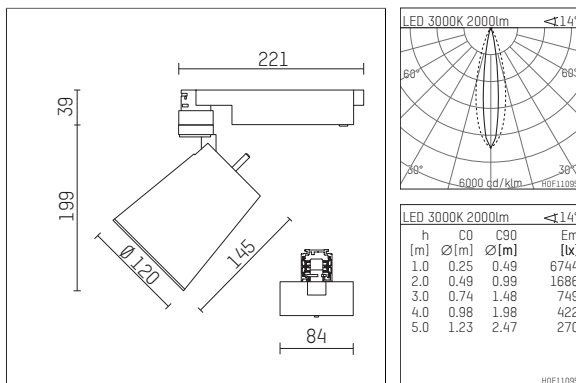

112 336 13 910 | white

gin.o 3 | oval flood
floodlight
LED | 28 W 3000 K

- floodlight gin.o 3 oval flood
- with 3 circuit universal adapter
- for Hoffmeister control.x tracks
- circuit selection is possible while adapter is inserted into the track
- with horizontal oval.flood light distribution
- passive thermo management
- with LED 2400 lm
- colour temperature: 3000 K
- colour rendering index: CRI >90
- L90 / B10 (50.000h)
- SDCM < 2
- net luminous flux: 2000 lm
- total load: 28 W
- luminous efficacy: 71,4 lm/W
- oval flood horizontal
- LED power unit integrated in adapter, electronic (POTI)
- amplitude dimming
- adapter with integrated potentiometer
- dimming range: 100-1 %
- housing of die cast aluminium
- adapter of fibreglass reinforced thermoplastic
- microprismatic filter with very high rate of light transmission
- color-, protection- and conversion-filters are available as accessory
- length: 221 mm, width: 84 mm, height: 238 mm
- rotatable 360°, 90° tiltable
- weight: 2,24 kg
- protection rating: IP20
- protection class I
- 5 years Hoffmeister warranty
- Made in Germany
- maximum ambient temperature: 35 ° C
- certificates: manufactured according to DIN VDE 0711 / EN 60598, CE
- colour: white (RAL9016)
- 112 336 13 910

Additional optional accessory components

description accessory general	dimensions in mm	item number	pic.-No.
soft.shape lens for spotlights gin.o and lo.nely size 3	∅: 100	105782	01
sculpture lens for spotlights gin.o and lo.nely size 3	∅: 100	105773	02
prismatic glass for spotlights gin.o and lo.nely size 3	∅: 100	105775	03
honeycomb louver for spotlights gin.o and lo.nely size 3		105761721	04
soft.spot lens for spotlights gin.o and lo.nely size 3	∅: 100	105774	01