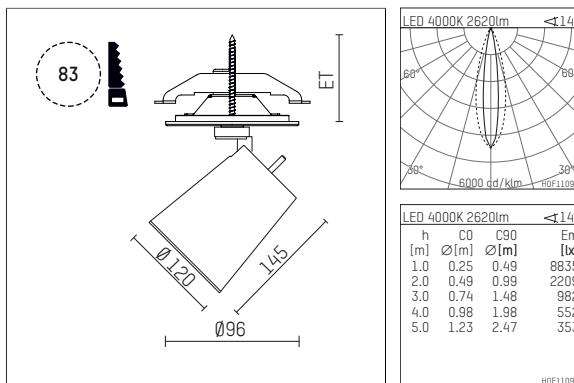

11233614 721-PA | black

gin.o 3 | oval flood
floodlight
LED | 28 W 4000 K

- floodlight gin.o 3 oval flood
- with recessed mounting plate
- for recessed installation into wall or ceiling
- with horizontal oval flood light distribution
- passive thermo management
- with LED 3150 lm
- colour temperature: 4000 K
- colour rendering index: CRI >80
- L90 / B10 (50.000h)
- SDCM < 2
- net luminous flux: 2620 lm
- total load: 28 W
- luminous efficacy: 93,6 lm/W
- oval flood horizontal
- with external LED power unit, electronic, 220-240 V, 0/50/60 Hz
- amplitude dimming
- dimming range: 100-1 %
- power supply: supply cord with plug connection 2x5x2,5 mm², length: 360 mm
- suitable for through wiring
- housing of die cast aluminium
- microprismatic filter with very high rate of light transmission
- ceiling plate of die cast aluminium
- color-, protection- and conversion-filters are available as accessory
- diameter: 96 mm, recessing diameter: 83 mm
- recessing depth: 103 mm, ceiling thickness: 1-45 mm
- rotatable 360°, 90° tiltable
- weight: 2 kg
- protection rating: IP20
- protection class I
- 5 years Hoffmeister warranty
- Made in Germany
- maximum ambient temperature: 35 ° C
- certificates: manufactured according to DIN VDE 0711 / EN 60598, CE
- colour: black
- 11233614 721-PA

Additional optional accessory components

description accessory general	dimensions in mm	item number	pic.-No.
soft.shape lens for spotlights gin.o and lo.nely size 3	∅: 100	105782	01
sculpture lens for spotlights gin.o and lo.nely size 3	∅: 100	105773	02
prismatic glass for spotlights gin.o and lo.nely size 3	∅: 100	105775	03
honeycomb louver for spotlights gin.o and lo.nely size 3		105761721	04
soft.spot lens for spotlights gin.o and lo.nely size 3	∅: 100	105774	01