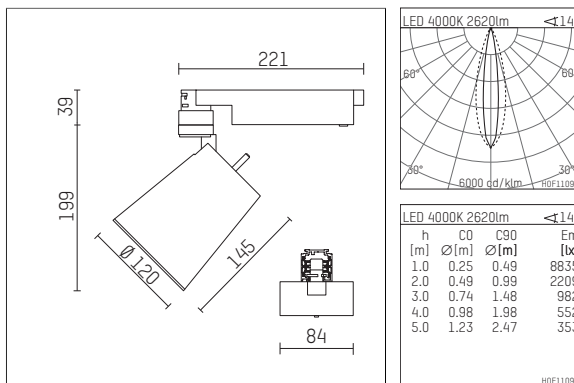

112 336 14 721 | black

gin.o 3 | oval flood
floodlight
LED | 28 W 4000 K

- floodlight gin.o 3 oval flood
- with 3 circuit universal adapter
- for Hoffmeister control.x tracks
- circuit selection is possible while adapter is inserted into the track
- with horizontal oval.flood light distribution
- passive thermo management
- with LED 3150 lm
- colour temperature: 4000 K
- colour rendering index: CRI >80
- L90 / B10 (50.000h)
- SDCM < 2
- net luminous flux: 2620 lm
- total load: 28 W
- luminous efficacy: 93,6 lm/W
- oval flood horizontal
- LED power unit integrated in adapter, electronic (POTI)
- amplitude dimming
- adapter with integrated potentiometer
- dimming range: 100-1 %
- housing of die cast aluminium
- adapter of fibreglass reinforced thermoplastic
- microprismatic filter with very high rate of light transmission
- color-, protection- and conversion-filters are available as accessory
- length: 221 mm, width: 84 mm, height: 238 mm
- rotatable 360°, 90° tiltable
- weight: 1,7 kg
- protection rating: IP20
- protection class I
- 5 years Hoffmeister warranty
- Made in Germany
- maximum ambient temperature: 35 ° C
- certificates: manufactured according to DIN VDE 0711 / EN 60598, CE
- colour: black
- 112 336 14 721

Additional optional accessory components

description accessory general	dimensions in mm	item number	pic.-No.
soft.shape lens for spotlights gin.o and lo.nely size 3	∅: 100	105782	01
sculpture lens for spotlights gin.o and lo.nely size 3	∅: 100	105773	02
prismatic glass for spotlights gin.o and lo.nely size 3	∅: 100	105775	03
honeycomb louver for spotlights gin.o and lo.nely size 3		105761721	04
soft.spot lens for spotlights gin.o and lo.nely size 3	∅: 100	105774	01