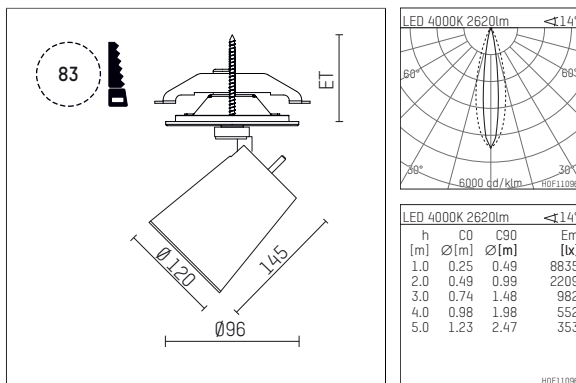

11233614 906-PA | silver

gin.o 3 | oval flood
floodlight
LED | 28 W 4000 K

- floodlight gin.o 3 oval flood
- with recessed mounting plate
- for recessed installation into wall or ceiling
- with horizontal oval flood light distribution
- passive thermo management
- with LED 3150 lm
- colour temperature: 4000 K
- colour rendering index: CRI >80
- L90 / B10 (50.000h)
- SDCM < 2
- net luminous flux: 2620 lm
- total load: 28 W
- luminous efficacy: 93,6 lm/W
- oval flood horizontal
- with external LED power unit, electronic, 220-240 V, 0/50/60 Hz
- amplitude dimming
- dimming range: 100-1 %
- power supply: supply cord with plug connection 2x5x2,5 mm², length: 360 mm
- suitable for through wiring
- housing of die cast aluminium
- microprismatic filter with very high rate of light transmission
- ceiling plate of die cast aluminium
- color-, protection- and conversion-filters are available as accessory
- diameter: 96 mm, recessing diameter: 83 mm
- recessing depth: 103 mm, ceiling thickness: 1-45 mm
- rotatable 360°, 90° tiltable
- weight: 2 kg
- protection rating: IP20
- protection class I
- 5 years Hoffmeister warranty
- Made in Germany
- maximum ambient temperature: 35 ° C
- certificates: manufactured according to DIN VDE 0711 / EN 60598, CE
- colour: silver
- 11233614 906-PA

Additional optional accessory components

description accessory general	dimensions in mm	item number	pic.-No.
soft.shape lens for spotlights gin.o and lo.nely size 3	∅: 100	105782	01
sculpture lens for spotlights gin.o and lo.nely size 3	∅: 100	105773	02
prismatic glass for spotlights gin.o and lo.nely size 3	∅: 100	105775	03
honeycomb louver for spotlights gin.o and lo.nely size 3		105761721	04
soft.spot lens for spotlights gin.o and lo.nely size 3	∅: 100	105774	01