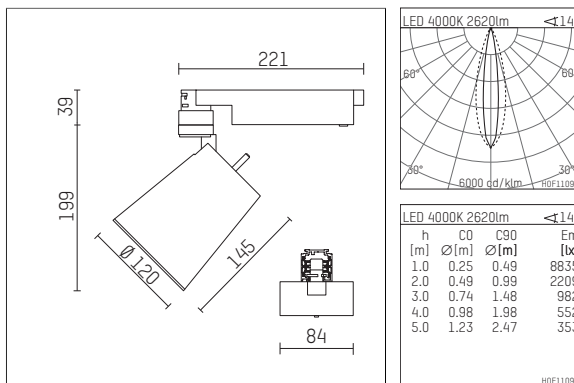

112 336 14 906 | silver

gin.o 3 | oval flood
floodlight
LED | 28 W 4000 K

- floodlight gin.o 3 oval flood
- with 3 circuit universal adapter
- for Hoffmeister control.x tracks
- circuit selection is possible while adapter is inserted into the track
- with horizontal oval.flood light distribution
- passive thermo management
- with LED 3150 lm
- colour temperature: 4000 K
- colour rendering index: CRI >80
- L90 / B10 (50.000h)
- SDCM < 2
- net luminous flux: 2620 lm
- total load: 28 W
- luminous efficacy: 93,6 lm/W
- oval flood horizontal
- LED power unit integrated in adapter, electronic (POTI)
- amplitude dimming
- adapter with integrated potentiometer
- dimming range: 100-1 %
- housing of die cast aluminium
- adapter of fibreglass reinforced thermoplastic
- microprismatic filter with very high rate of light transmission
- color-, protection- and conversion-filters are available as accessory
- length: 221 mm, width: 84 mm, height: 238 mm
- rotatable 360°, 90° tiltable
- weight: 1,7 kg
- protection rating: IP20
- protection class I
- 5 years Hoffmeister warranty
- Made in Germany
- maximum ambient temperature: 35 ° C
- certificates: manufactured according to DIN VDE 0711 / EN 60598, CE
- colour: silver
- 112 336 14 906

Additional optional accessory components

description accessory general	dimensions in mm	item number	pic.-No.
soft.shape lens for spotlights gin.o and lo.nely size 3	∅: 100	105782	01
sculpture lens for spotlights gin.o and lo.nely size 3	∅: 100	105773	02
prismatic glass for spotlights gin.o and lo.nely size 3	∅: 100	105775	03
honeycomb louver for spotlights gin.o and lo.nely size 3		105761721	04
soft.spot lens for spotlights gin.o and lo.nely size 3	∅: 100	105774	01