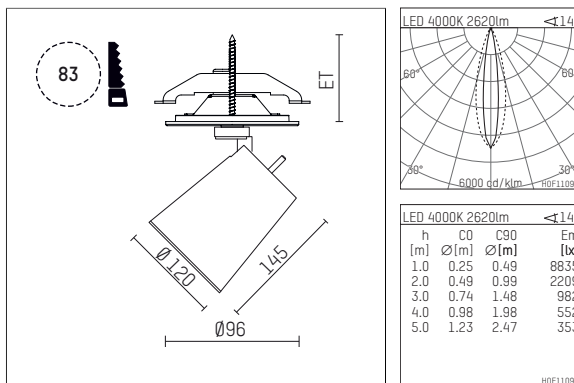

11233614 910-PA | white

gin.o 3 | oval flood
floodlight
LED | 28 W 4000 K

- floodlight gin.o 3 oval flood
- with recessed mounting plate
- for recessed installation into wall or ceiling
- with horizontal oval flood light distribution
- passive thermo management
- with LED 3150 lm
- colour temperature: 4000 K
- colour rendering index: CRI >80
- L90 / B10 (50.000h)
- SDCM < 2
- net luminous flux: 2620 lm
- total load: 28 W
- luminous efficacy: 93,6 lm/W
- oval flood horizontal
- with external LED power unit, electronic, 220-240 V, 0/50/60 Hz
- amplitude dimming
- dimming range: 100-1 %
- power supply: supply cord with plug connection 2x5x2,5 mm², length: 360 mm
- suitable for through wiring
- housing of die cast aluminium
- microprismatic filter with very high rate of light transmission
- ceiling plate of die cast aluminium
- color-, protection- and conversion-filters are available as accessory
- diameter: 96 mm, recessing diameter: 83 mm
- recessing depth: 103 mm, ceiling thickness: 1-45 mm
- rotatable 360°, 90° tiltable
- weight: 2 kg
- protection rating: IP20
- protection class I
- 5 years Hoffmeister warranty
- Made in Germany
- maximum ambient temperature: 35 ° C
- certificates: manufactured according to DIN VDE 0711 / EN 60598, CE
- colour: white (RAL9016)
- 11233614 910-PA

Additional optional accessory components

description accessory general	dimensions in mm	item number	pic.-No.
soft.shape lens for spotlights gin.o and lo.nely size 3	∅: 100	105782	01
sculpture lens for spotlights gin.o and lo.nely size 3	∅: 100	105773	02
prismatic glass for spotlights gin.o and lo.nely size 3	∅: 100	105775	03
honeycomb louver for spotlights gin.o and lo.nely size 3		105761721	04
soft.spot lens for spotlights gin.o and lo.nely size 3	∅: 100	105774	01