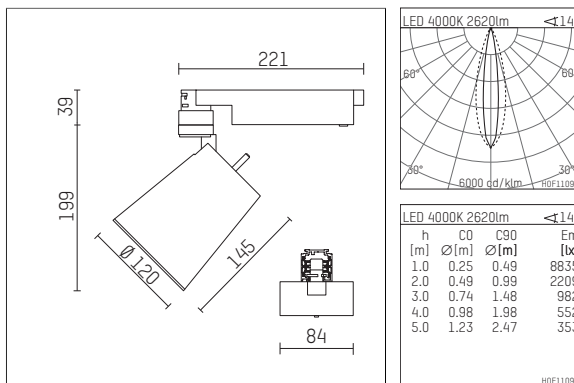

**112 336 14 910 | white**

gin.o 3 | oval flood  
floodlight  
LED | 28 W 4000 K

- floodlight gin.o 3 oval flood
- with 3 circuit universal adapter
- for Hoffmeister control.x tracks
- circuit selection is possible while adapter is inserted into the track
- with horizontal oval.flood light distribution
- passive thermo management
- with LED 3150 lm
- colour temperature: 4000 K
- colour rendering index: CRI >80
- L90 / B10 (50.000h)
- SDCM < 2
- net luminous flux: 2620 lm
- total load: 28 W
- luminous efficacy: 93,6 lm/W
- oval flood horizontal
- LED power unit integrated in adapter, electronic (POTI)
- amplitude dimming
- adapter with integrated potentiometer
- dimming range: 100-1 %
- housing of die cast aluminium
- adapter of fibreglass reinforced thermoplastic
- microprismatic filter with very high rate of light transmission
- color-, protection- and conversion-filters are available as accessory
- length: 221 mm, width: 84 mm, height: 238 mm
- rotatable 360°, 90° tiltable
- weight: 1,7 kg
- protection rating: IP20
- protection class I
- 5 years Hoffmeister warranty
- Made in Germany
- maximum ambient temperature: 35 ° C
- certificates: manufactured according to DIN VDE 0711 / EN 60598, CE
- colour: white (RAL9016)
- 112 336 14 910

### Additional optional accessory components

description accessory general	dimensions in mm	item number	pic.-No.
soft.shape lens for spotlights gin.o and lo.nely size 3	∅: 100	105782	01
sculpture lens for spotlights gin.o and lo.nely size 3	∅: 100	105773	02
prismatic glass for spotlights gin.o and lo.nely size 3	∅: 100	105775	03
honeycomb louver for spotlights gin.o and lo.nely size 3		105761721	04
soft.spot lens for spotlights gin.o and lo.nely size 3	∅: 100	105774	01