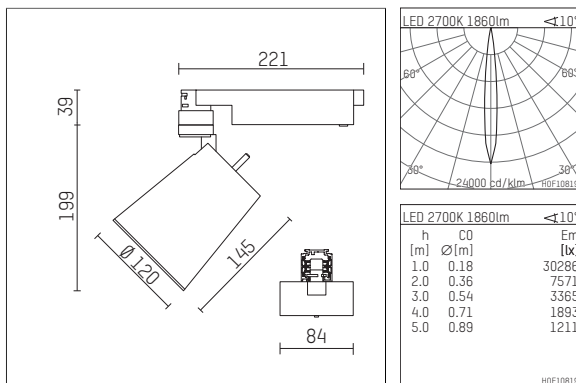

112 337 02 721 D | black

gin.o 3
spotlight
LED | 28 W 2700 K

- spotlight gin.o 3
- with 3 circuit DALI adapter
- for Hoffmeister control.x tracks
- circuit selection is possible while adapter is inserted into the track
- passive thermo management
- with LED 2100 lm
- colour temperature: 2700 K
- colour rendering index: CRI >90
- L90 / B10 (50.000h)
- SDCM < 2
- net luminous flux: 1860 lm
- total load: 28 W
- luminous efficacy: 66,4 lm/W
- rotationsymmetrical light distribution, spot
- beam angle: 10 °
- LED power unit integrated in adapter, electronic (DALI)
- amplitude dimming
- dimming range: 100-1 %
- housing of die cast aluminium
- adapter of fibreglass reinforced thermoplastic
- safety glass, clear
- color-, protection- and conversion-filters are available as accessory
- length: 221 mm, width: 84 mm, height: 238 mm
- rotatable 360°, 90° tiltable
- weight: 2,16 kg
- protection rating: IP20
- protection class I
- 5 years Hoffmeister warranty
- Made in Germany
- maximum ambient temperature: 35 ° C
- certificates: manufactured according to DIN VDE 0711 / EN 60598, CE
- colour: black
- 112 337 02 721 D

Additional optional accessory components

description accessory general	dimensions in mm	item number	pic.-No.
soft.shape lens for spotlights gin.o and lo.nely size 3	∅: 100	105782	01
sculpture lens for spotlights gin.o and lo.nely size 3	∅: 100	105773	02
prismatic glass for spotlights gin.o and lo.nely size 3	∅: 100	105775	03
honeycomb louver for spotlights gin.o and lo.nely size 3		105761721	04
soft.spot lens for spotlights gin.o and lo.nely size 3	∅: 100	105774	01