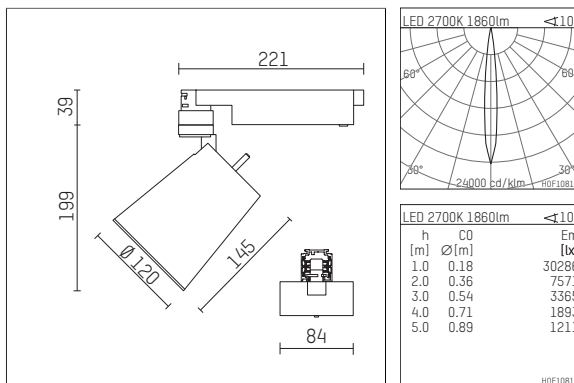

112 337 02 906 D | silver

gin.o 3  
spotlight  
LED | 28 W 2700 K

- spotlight gin.o 3
- with 3 circuit DALI adapter
- for Hoffmeister control.x tracks
- circuit selection is possible while adapter is inserted into the track
- passive thermo management
- with LED 2100 lm
- colour temperature: 2700 K
- colour rendering index: CRI >90
- L90 / B10 (50.000h)
- SDCM < 2
- net luminous flux: 1860 lm
- total load: 28 W
- luminous efficacy: 66,4 lm/W
- rotationsymmetrical light distribution, spot
- beam angle: 10 °
- LED power unit integrated in adapter, electronic (DALI)
- amplitude dimming
- dimming range: 100-1 %
- housing of die cast aluminium
- adapter of fibreglass reinforced thermoplastic
- safety glass, clear
- color-, protection- and conversion-filters are available as accessory
- length: 221 mm, width: 84 mm, height: 238 mm
- rotatable 360°, 90° tiltable
- weight: 2,16 kg
- protection rating: IP20
- protection class I
- 5 years Hoffmeister warranty
- Made in Germany
- maximum ambient temperature: 35 ° C
- certificates: manufactured according to DIN VDE 0711 / EN 60598, CE
- colour: silver
- 112 337 02 906 D

### Additional optional accessory components

description accessory general	dimensions in mm	item number	pic.-No.
soft.shape lens for spotlights gin.o and lo.nely size 3	∅: 100	105782	01
sculpture lens for spotlights gin.o and lo.nely size 3	∅: 100	105773	02
prismatic glass for spotlights gin.o and lo.nely size 3	∅: 100	105775	03
honeycomb louver for spotlights gin.o and lo.nely size 3		105761721	04
soft.spot lens for spotlights gin.o and lo.nely size 3	∅: 100	105774	01