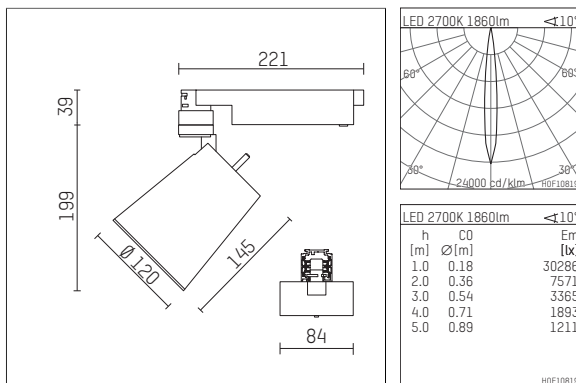

112 337 02 910 D | white

gin.o 3
spotlight
LED | 28 W 2700 K

- spotlight gin.o 3
- with 3 circuit DALI adapter
- for Hoffmeister control.x tracks
- circuit selection is possible while adapter is inserted into the track
- passive thermo management
- with LED 2100 lm
- colour temperature: 2700 K
- colour rendering index: CRI >90
- L90 / B10 (50.000h)
- SDCM < 2
- net luminous flux: 1860 lm
- total load: 28 W
- luminous efficacy: 66,4 lm/W
- rotationsymmetrical light distribution, spot
- beam angle: 10 °
- LED power unit integrated in adapter, electronic (DALI)
- amplitude dimming
- dimming range: 100-1 %
- housing of die cast aluminium
- adapter of fibreglass reinforced thermoplastic
- safety glass, clear
- color-, protection- and conversion-filters are available as accessory
- length: 221 mm, width: 84 mm, height: 238 mm
- rotatable 360°, 90° tiltable
- weight: 2,16 kg
- protection rating: IP20
- protection class I
- 5 years Hoffmeister warranty
- Made in Germany
- maximum ambient temperature: 35 ° C
- certificates: manufactured according to DIN VDE 0711 / EN 60598, CE
- colour: white (RAL9016)
- 112 337 02 910 D

Additional optional accessory components

description accessory general	dimensions in mm	item number	pic.-No.
soft.shape lens for spotlights gin.o and lo.nely size 3	∅: 100	105782	01
sculpture lens for spotlights gin.o and lo.nely size 3	∅: 100	105773	02
prismatic glass for spotlights gin.o and lo.nely size 3	∅: 100	105775	03
honeycomb louver for spotlights gin.o and lo.nely size 3		105761721	04
soft.spot lens for spotlights gin.o and lo.nely size 3	∅: 100	105774	01