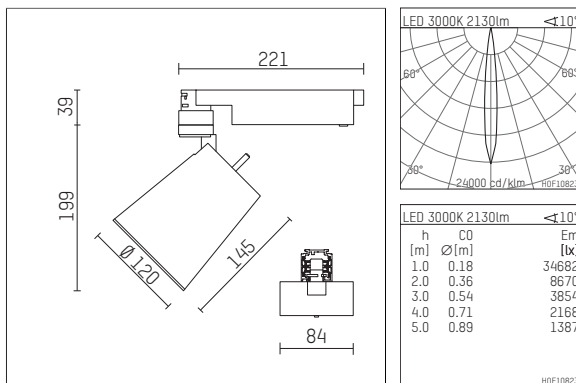

112 337 03 721 D | black

gin.o 3
spotlight
LED | 28 W 3000 K

- spotlight gin.o 3
- with 3 circuit DALI adapter
- for Hoffmeister control.x tracks
- circuit selection is possible while adapter is inserted into the track
- passive thermo management
- with LED 2400 lm
- colour temperature: 3000 K
- colour rendering index: CRI >90
- L90 / B10 (50.000h)
- SDCM < 2
- net luminous flux: 2130 lm
- total load: 28 W
- luminous efficacy: 76,1 lm/W
- rotationsymmetrical light distribution, spot
- beam angle: 10 °
- LED power unit integrated in adapter, electronic (DALI)
- amplitude dimming
- dimming range: 100-1 %
- housing of die cast aluminium
- adapter of fibreglass reinforced thermoplastic
- safety glass, clear
- color-, protection- and conversion-filters are available as accessory
- length: 221 mm, width: 84 mm, height: 238 mm
- rotatable 360°, 90° tiltable
- weight: 2,16 kg
- protection rating: IP20
- protection class I
- 5 years Hoffmeister warranty
- Made in Germany
- maximum ambient temperature: 35 ° C
- certificates: manufactured according to DIN VDE 0711 / EN 60598, CE
- colour: black
- 112 337 03 721 D

Additional optional accessory components

description accessory general	dimensions in mm	item number	pic.-No.
soft.shape lens for spotlights gin.o and lo.nely size 3	∅: 100	105782	01
sculpture lens for spotlights gin.o and lo.nely size 3	∅: 100	105773	02
prismatic glass for spotlights gin.o and lo.nely size 3	∅: 100	105775	03
honeycomb louver for spotlights gin.o and lo.nely size 3		105761721	04
soft.spot lens for spotlights gin.o and lo.nely size 3	∅: 100	105774	01