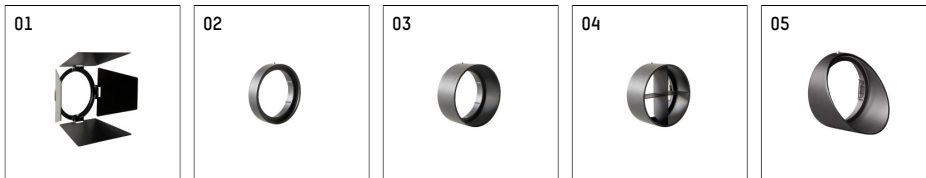

## 112 337 03 906 D | silver

gin.o 3  
spotlight  
LED | 28 W 3000 K

- spotlight gin.o 3
- with 3 circuit DALI adapter
- for Hoffmeister control.x tracks
- circuit selection is possible while adapter is inserted into the track
- passive thermo management
- with LED 2400 lm
- colour temperature: 3000 K
- colour rendering index: CRI >90
- L90 / B10 (50.000h)
- SDCM < 2
- net luminous flux: 2130 lm
- total load: 28 W
- luminous efficacy: 76,1 lm/W
- rotationsymmetrical light distribution, spot
- beam angle: 10 °
- LED power unit integrated in adapter, electronic (DALI)
- amplitude dimming
- dimming range: 100-1 %
- housing of die cast aluminium
- adapter of fibreglass reinforced thermoplastic
- safety glass, clear
- color-, protection- and conversion-filters are available as accessory
- length: 221 mm, width: 84 mm, height: 238 mm
- rotatable 360°, 90° tiltable
- weight: 2,16 kg
- protection rating: IP20
- protection class I
- 5 years Hoffmeister warranty
- Made in Germany
- maximum ambient temperature: 35 ° C
- certificates: manufactured according to DIN VDE 0711 / EN 60598, CE
- colour: silver
- 112 337 03 906 D

### Optional accessories

description accessory general	dimensions in mm	item number	pic.-No.
antiglare flaps for spotlights gin.o and lo.nely size 3		105757	01
connection ring suitable for attachment of accessories for spotlights gin.o and lo.nely size 3		105760906	02
tube screen suitable for attachment of accessories for spotlights gin.o and lo.nely size 3		105759906	03
connection tube with cross louver suitable for attachment of accessories for spotlights gin.o and lo.nely size 3		105758906	04
visor suitable for attachment of accessories for spotlights gin.o and lo.nely size 3		105783906	05