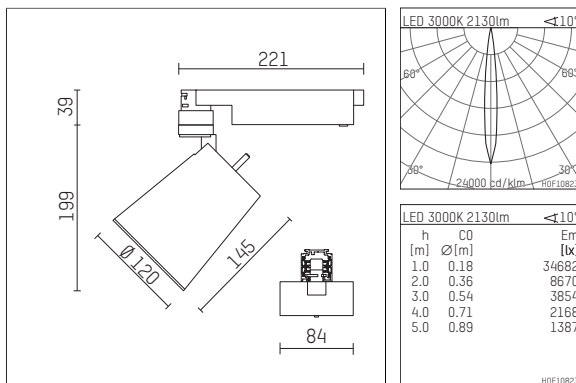

## 112 337 03 906 D | silver

gin.o 3  
spotlight  
LED | 28 W 3000 K

- spotlight gin.o 3
- with 3 circuit DALI adapter
- for Hoffmeister control.x tracks
- circuit selection is possible while adapter is inserted into the track
- passive thermo management
- with LED 2400 lm
- colour temperature: 3000 K
- colour rendering index: CRI >90
- L90 / B10 (50.000h)
- SDCM < 2
- net luminous flux: 2130 lm
- total load: 28 W
- luminous efficacy: 76,1 lm/W
- rotationsymmetrical light distribution, spot
- beam angle: 10 °
- LED power unit integrated in adapter, electronic (DALI)
- amplitude dimming
- dimming range: 100-1 %
- housing of die cast aluminium
- adapter of fibreglass reinforced thermoplastic
- safety glass, clear
- color-, protection- and conversion-filters are available as accessory
- length: 221 mm, width: 84 mm, height: 238 mm
- rotatable 360°, 90° tiltable
- weight: 2,16 kg
- protection rating: IP20
- protection class I
- 5 years Hoffmeister warranty
- Made in Germany
- maximum ambient temperature: 35 ° C
- certificates: manufactured according to DIN VDE 0711 / EN 60598, CE
- colour: silver
- 112 337 03 906 D

### Additional optional accessory components

description accessory general	dimensions in mm	item number	pic.-No.
soft.shape lens for spotlights gin.o and lo.nely size 3	∅: 100	105782	01
sculpture lens for spotlights gin.o and lo.nely size 3	∅: 100	105773	02
prismatic glass for spotlights gin.o and lo.nely size 3	∅: 100	105775	03
honeycomb louver for spotlights gin.o and lo.nely size 3		105761721	04
soft.spot lens for spotlights gin.o and lo.nely size 3	∅: 100	105774	01