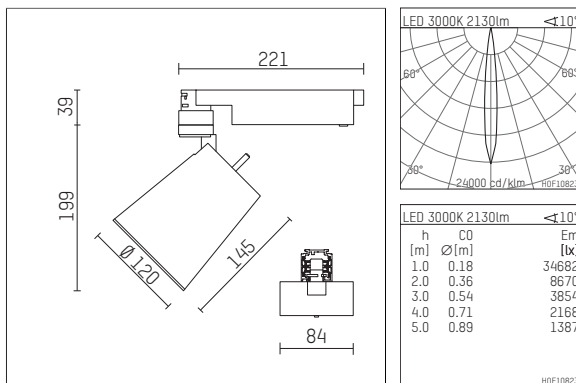

112 337 03 910 D | white

gin.o 3
spotlight
LED | 28 W 3000 K

- spotlight gin.o 3
- with 3 circuit DALI adapter
- for Hoffmeister control.x tracks
- circuit selection is possible while adapter is inserted into the track
- passive thermo management
- with LED 2400 lm
- colour temperature: 3000 K
- colour rendering index: CRI >90
- L90 / B10 (50.000h)
- SDCM < 2
- net luminous flux: 2130 lm
- total load: 28 W
- luminous efficacy: 76,1 lm/W
- rotationsymmetrical light distribution, spot
- beam angle: 10 °
- LED power unit integrated in adapter, electronic (DALI)
- amplitude dimming
- dimming range: 100-1 %
- housing of die cast aluminium
- adapter of fibreglass reinforced thermoplastic
- safety glass, clear
- color-, protection- and conversion-filters are available as accessory
- length: 221 mm, width: 84 mm, height: 238 mm
- rotatable 360°, 90° tiltable
- weight: 2,16 kg
- protection rating: IP20
- protection class I
- 5 years Hoffmeister warranty
- Made in Germany
- maximum ambient temperature: 35 ° C
- certificates: manufactured according to DIN VDE 0711 / EN 60598, CE
- colour: white (RAL9016)
- 112 337 03 910 D

Additional optional accessory components

description accessory general	dimensions in mm	item number	pic.-No.
soft.shape lens for spotlights gin.o and lo.nely size 3	∅: 100	105782	01
sculpture lens for spotlights gin.o and lo.nely size 3	∅: 100	105773	02
prismatic glass for spotlights gin.o and lo.nely size 3	∅: 100	105775	03
honeycomb louver for spotlights gin.o and lo.nely size 3		105761721	04
soft.spot lens for spotlights gin.o and lo.nely size 3	∅: 100	105774	01