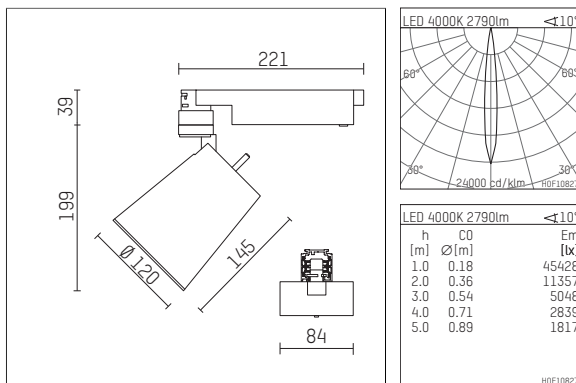

## 112 337 04 721 D | black

gin.o 3  
spotlight  
LED | 28 W 4000 K

- spotlight gin.o 3
- with 3 circuit DALI adapter
- for Hoffmeister control.x tracks
- circuit selection is possible while adapter is inserted into the track
- passive thermo management
- with LED 3150 lm
- colour temperature: 4000 K
- colour rendering index: CRI >80
- L90 / B10 (50.000h)
- SDCM < 2
- net luminous flux: 2790 lm
- total load: 28 W
- luminous efficacy: 99,6 lm/W
- rotationsymmetrical light distribution, spot
- beam angle: 10 °
- LED power unit integrated in adapter, electronic (DALI)
- amplitude dimming
- dimming range: 100-1 %
- housing of die cast aluminium
- adapter of fibreglass reinforced thermoplastic
- safety glass, clear
- color-, protection- and conversion-filters are available as accessory
- length: 221 mm, width: 84 mm, height: 238 mm
- rotatable 360°, 90° tiltable
- weight: 2,16 kg
- protection rating: IP20
- protection class I
- 5 years Hoffmeister warranty
- Made in Germany
- maximum ambient temperature: 35 ° C
- certificates: manufactured according to DIN VDE 0711 / EN 60598, CE
- colour: black
- 112 337 04 721 D

### Additional optional accessory components

description accessory general	dimensions in mm	item number	pic.-No.
soft.shape lens for spotlights gin.o and lo.nely size 3	∅: 100	105782	01
sculpture lens for spotlights gin.o and lo.nely size 3	∅: 100	105773	02
prismatic glass for spotlights gin.o and lo.nely size 3	∅: 100	105775	03
honeycomb louver for spotlights gin.o and lo.nely size 3		105761721	04
soft.spot lens for spotlights gin.o and lo.nely size 3	∅: 100	105774	01