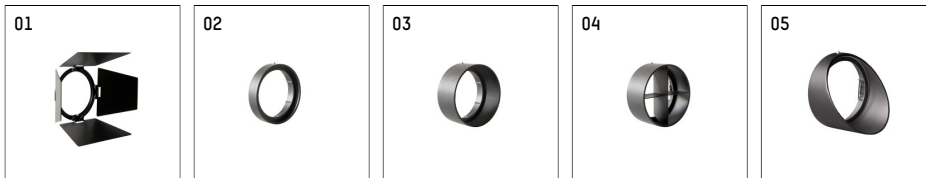

112 337 04 906 D | silver

gin.o 3
spotlight
LED | 28 W 4000 K

- spotlight gin.o 3
- with 3 circuit DALI adapter
- for Hoffmeister control.x tracks
- circuit selection is possible while adapter is inserted into the track
- passive thermo management
- with LED 3150 lm
- colour temperature: 4000 K
- colour rendering index: CRI >80
- L90 / B10 (50.000h)
- SDCM < 2
- net luminous flux: 2790 lm
- total load: 28 W
- luminous efficacy: 99,6 lm/W
- rotationsymmetrical light distribution, spot
- beam angle: 10 °
- LED power unit integrated in adapter, electronic (DALI)
- amplitude dimming
- dimming range: 100-1 %
- housing of die cast aluminium
- adapter of fibreglass reinforced thermoplastic
- safety glass, clear
- color-, protection- and conversion-filters are available as accessory
- length: 221 mm, width: 84 mm, height: 238 mm
- rotatable 360°, 90° tiltable
- weight: 2,16 kg
- protection rating: IP20
- protection class I
- 5 years Hoffmeister warranty
- Made in Germany
- maximum ambient temperature: 35 ° C
- certificates: manufactured according to DIN VDE 0711 / EN 60598, CE
- colour: silver
- 112 337 04 906 D

- Overview of accessories on the following page / s

112 337 04 906 D

accessory

Optional accessories

description accessory general	dimensions in mm	item number	pic.-No.
antiglare flaps for spotlights gin.o and lo.nely size 3		105757	01
connection ring suitable for attachment of accessories for spotlights gin.o and lo.nely size 3		105760906	02
tube screen suitable for attachment of accessories for spotlights gin.o and lo.nely size 3		105759906	03
connection tube with cross louver suitable for attachment of accessories for spotlights gin.o and lo.nely size 3		105758906	04
visor suitable for attachment of accessories for spotlights gin.o and lo.nely size 3		105783906	05