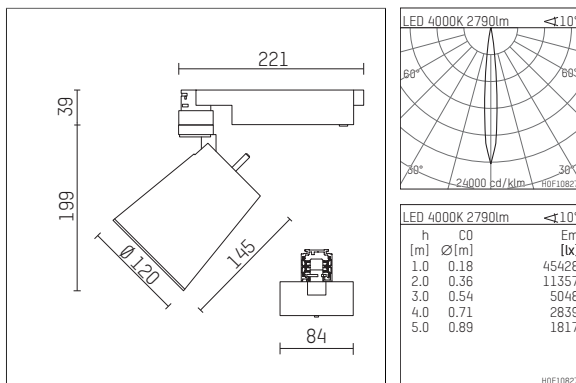

112 337 04 906 D | silver

gin.o 3
spotlight
LED | 28 W 4000 K

- spotlight gin.o 3
- with 3 circuit DALI adapter
- for Hoffmeister control.x tracks
- circuit selection is possible while adapter is inserted into the track
- passive thermo management
- with LED 3150 lm
- colour temperature: 4000 K
- colour rendering index: CRI >80
- L90 / B10 (50.000h)
- SDCM < 2
- net luminous flux: 2790 lm
- total load: 28 W
- luminous efficacy: 99,6 lm/W
- rotationsymmetrical light distribution, spot
- beam angle: 10 °
- LED power unit integrated in adapter, electronic (DALI)
- amplitude dimming
- dimming range: 100-1 %
- housing of die cast aluminium
- adapter of fibreglass reinforced thermoplastic
- safety glass, clear
- color-, protection- and conversion-filters are available as accessory
- length: 221 mm, width: 84 mm, height: 238 mm
- rotatable 360°, 90° tiltable
- weight: 2,16 kg
- protection rating: IP20
- protection class I
- 5 years Hoffmeister warranty
- Made in Germany
- maximum ambient temperature: 35 ° C
- certificates: manufactured according to DIN VDE 0711 / EN 60598, CE
- colour: silver
- 112 337 04 906 D

Additional optional accessory components

description accessory general	dimensions in mm	item number	pic.-No.
soft.shape lens for spotlights gin.o and lo.nely size 3	∅: 100	105782	01
sculpture lens for spotlights gin.o and lo.nely size 3	∅: 100	105773	02
prismatic glass for spotlights gin.o and lo.nely size 3	∅: 100	105775	03
honeycomb louver for spotlights gin.o and lo.nely size 3		105761721	04
soft.spot lens for spotlights gin.o and lo.nely size 3	∅: 100	105774	01