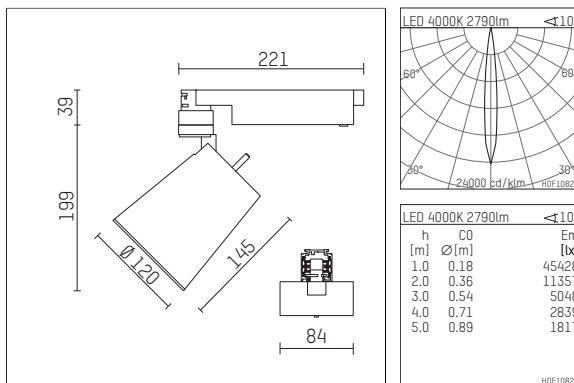

112 337 04 910 D | white

gin.o 3
spotlight
LED | 28 W 4000 K

- spotlight gin.o 3
- with 3 circuit DALI adapter
- for Hoffmeister control.x tracks
- circuit selection is possible while adapter is inserted into the track
- passive thermo management
- with LED 3150 lm
- colour temperature: 4000 K
- colour rendering index: CRI >80
- L90 / B10 (50.000h)
- SDCM < 2
- net luminous flux: 2790 lm
- total load: 28 W
- luminous efficacy: 99,6 lm/W
- rotationsymmetrical light distribution, spot
- beam angle: 10 °
- LED power unit integrated in adapter, electronic (DALI)
- amplitude dimming
- dimming range: 100-1 %
- housing of die cast aluminium
- adapter of fibreglass reinforced thermoplastic
- safety glass, clear
- color-, protection- and conversion-filters are available as accessory
- length: 221 mm, width: 84 mm, height: 238 mm
- rotatable 360°, 90° tilttable
- weight: 2,16 kg
- protection rating: IP20
- protection class I
- 5 years Hoffmeister warranty
- Made in Germany
- maximum ambient temperature: 35 ° C
- certificates: manufactured according to DIN VDE 0711 / EN 60598, CE
- colour: white (RAL9016)
- 112 337 04 910 D

Additional optional accessory components

description accessory general	dimensions in mm	item number	pic.-No.
soft.shape lens for spotlights gin.o and lo.nely size 3	∅: 100	105782	01
sculpture lens for spotlights gin.o and lo.nely size 3	∅: 100	105773	02
prismatic glass for spotlights gin.o and lo.nely size 3	∅: 100	105775	03
honeycomb louver for spotlights gin.o and lo.nely size 3		105761721	04
soft.spot lens for spotlights gin.o and lo.nely size 3	∅: 100	105774	01