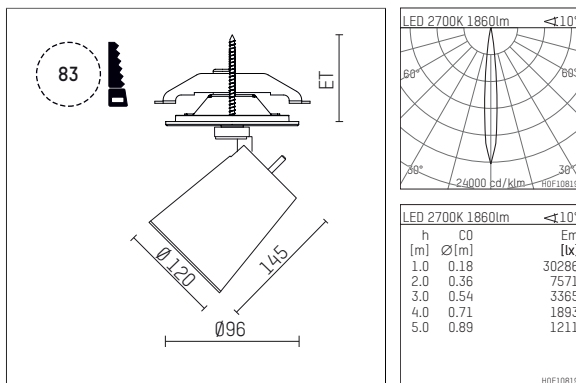

11233712 721-PA | black

gin.o 3
spotlight
LED | 28 W 2700 K

- spotlight gin.o 3
- with recessed mounting plate
- for recessed installation into wall or ceiling
- passive thermo management
- with LED 2100 lm
- colour temperature: 2700 K
- colour rendering index: CRI >90
- L90 / B10 (50.000h)
- SDCM < 2
- net luminous flux: 1860 lm
- total load: 28 W
- luminous efficacy: 66,4 lm/W
- rotationsymmetrical light distribution, spot
- beam angle: 10 °
- with external LED power unit, electronic, 220-240 V, 0/50/60 Hz
- amplitude dimming
- dimming range: 100-1 %
- power supply: supply cord with plug connection 2x5x2,5 mm², length: 360 mm
- suitable for through wiring
- housing of die cast aluminium
- safety glass, clear
- ceiling plate of die cast aluminium
- color-, protection- and conversion-filters are available as accessory
- diameter: 96 mm, recessing diameter: 83 mm
- recessing depth: 103 mm, ceiling thickness: 1-45 mm
- rotatable 360°, 90° tiltable
- weight: 2,33 kg
- protection rating: IP20
- protection class I
- 5 years Hoffmeister warranty
- Made in Germany
- maximum ambient temperature: 35 ° C
- certificates: manufactured according to DIN VDE 0711 / EN 60598, CE
- colour: black
- 11233712 721-PA

Additional optional accessory components

description accessory general	dimensions in mm	item number	pic.-No.
soft.shape lens for spotlights gin.o and lo.nely size 3	∅: 100	105782	01
sculpture lens for spotlights gin.o and lo.nely size 3	∅: 100	105773	02
prismatic glass for spotlights gin.o and lo.nely size 3	∅: 100	105775	03
honeycomb louver for spotlights gin.o and lo.nely size 3		105761721	04
soft.spot lens for spotlights gin.o and lo.nely size 3	∅: 100	105774	01