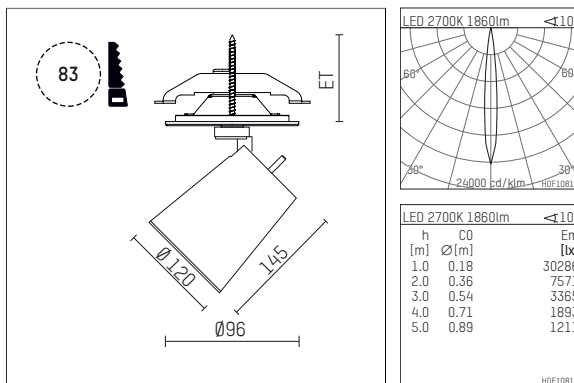

## 11233712 906-PA | silver

gin.o 3  
spotlight  
LED | 28 W 2700 K

- spotlight gin.o 3
- with recessed mounting plate
- for recessed installation into wall or ceiling
- passive thermo management
- with LED 2100 lm
- colour temperature: 2700 K
- colour rendering index: CRI >90
- L90 / B10 (50.000h)
- SDCM < 2
- net luminous flux: 1860 lm
- total load: 28 W
- luminous efficacy: 66,4 lm/W
- rotationsymmetrical light distribution, spot
- beam angle: 10 °
- with external LED power unit, electronic, 220-240 V, 0/50/60 Hz
- amplitude dimming
- dimming range: 100-1 %
- power supply: supply cord with plug connection 2x5x2,5 mm², length: 360 mm
- suitable for through wiring
- housing of die cast aluminium
- safety glass, clear
- ceiling plate of die cast aluminium
- color-, protection- and conversion-filters are available as accessory
- diameter: 96 mm, recessing diameter: 83 mm
- recessing depth: 103 mm, ceiling thickness: 1-45 mm
- rotatable 360°, 90° tiltable
- weight: 2,33 kg
- protection rating: IP20
- protection class I
- 5 years Hoffmeister warranty
- Made in Germany
- maximum ambient temperature: 35 ° C
- certificates: manufactured according to DIN VDE 0711 / EN 60598, CE
- colour: silver
- 11233712 906-PA

### Additional optional accessory components

description accessory general	dimensions in mm	item number	pic.-No.
soft.shape lens for spotlights gin.o and lo.nely size 3	Ø: 100	105782	01
sculpture lens for spotlights gin.o and lo.nely size 3	Ø: 100	105773	02
prismatic glass for spotlights gin.o and lo.nely size 3	Ø: 100	105775	03
honeycomb louver for spotlights gin.o and lo.nely size 3		105761721	04
soft.spot lens for spotlights gin.o and lo.nely size 3	Ø: 100	105774	01