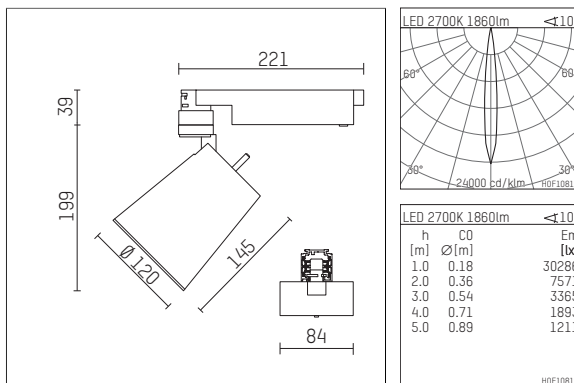

**112 337 12 906 | silver**

gin.o 3  
spotlight  
LED | 28 W 2700 K

- spotlight gin.o 3
- with 3 circuit universal adapter
- for Hoffmeister control.x tracks
- circuit selection is possible while adapter is inserted into the track
- passive thermo management
- with LED 2100 lm
- colour temperature: 2700 K
- colour rendering index: CRI >90
- L90 / B10 (50.000h)
- SDCM < 2
- net luminous flux: 1860 lm
- total load: 28 W
- luminous efficacy: 66,4 lm/W
- rotationsymmetrical light distribution, spot
- beam angle: 10 °
- LED power unit integrated in adapter, electronic (POTI)
- amplitude dimming
- adapter with integrated potentiometer
- dimming range: 100-1 %
- housing of die cast aluminium
- adapter of fibreglass reinforced thermoplastic
- safety glass, clear
- color-, protection- and conversion-filters are available as accessory
- length: 221 mm, width: 84 mm, height: 238 mm
- rotatable 360°, 90° tiltable
- weight: 2,16 kg
- protection rating: IP20
- protection class I
- 5 years Hoffmeister warranty
- Made in Germany
- maximum ambient temperature: 35 ° C
- certificates: manufactured according to DIN VDE 0711 / EN 60598, CE
- colour: silver
- 112 337 12 906

### Additional optional accessory components

description accessory general	dimensions in mm	item number	pic.-No.
soft.shape lens for spotlights gin.o and lo.nely size 3	∅: 100	105782	01
sculpture lens for spotlights gin.o and lo.nely size 3	∅: 100	105773	02
prismatic glass for spotlights gin.o and lo.nely size 3	∅: 100	105775	03
honeycomb louver for spotlights gin.o and lo.nely size 3		105761721	04
soft.spot lens for spotlights gin.o and lo.nely size 3	∅: 100	105774	01