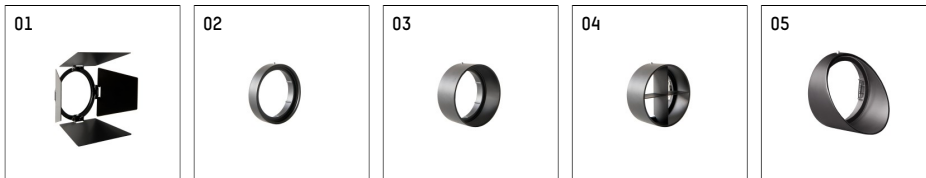

**112 337 12 906 | silver**

gin.o 3  
spotlight  
LED | 28 W 2700 K

- spotlight gin.o 3
- with 3 circuit universal adapter
- for Hoffmeister control.x tracks
- circuit selection is possible while adapter is inserted into the track
- passive thermo management
- with LED 2100 lm
- colour temperature: 2700 K
- colour rendering index: CRI >90
- L90 / B10 (50.000h)
- SDCM < 2
- net luminous flux: 1860 lm
- total load: 28 W
- luminous efficacy: 66,4 lm/W
- rotationsymmetrical light distribution, spot
- beam angle: 10 °
- LED power unit integrated in adapter, electronic (POTI)
- amplitude dimming
- adapter with integrated potentiometer
- dimming range: 100-1 %
- housing of die cast aluminium
- adapter of fibreglass reinforced thermoplastic
- safety glass, clear
- color-, protection- and conversion-filters are available as accessory
- length: 221 mm, width: 84 mm, height: 238 mm
- rotatable 360°, 90° tiltable
- weight: 2,16 kg
- protection rating: IP20
- protection class I
- 5 years Hoffmeister warranty
- Made in Germany
- maximum ambient temperature: 35 ° C
- certificates: manufactured according to DIN VDE 0711 / EN 60598, CE
- colour: silver
- 112 337 12 906

### Optional accessories

description accessory general	dimensions in mm	item number	pic.-No.
antiglare flaps for spotlights gin.o and lo.nely size 3		105757	01
connection ring suitable for attachment of accessories for spotlights gin.o and lo.nely size 3		105760906	02
tube screen suitable for attachment of accessories for spotlights gin.o and lo.nely size 3		105759906	03
connection tube with cross louver suitable for attachment of accessories for spotlights gin.o and lo.nely size 3		105758906	04
visor suitable for attachment of accessories for spotlights gin.o and lo.nely size 3		105783906	05