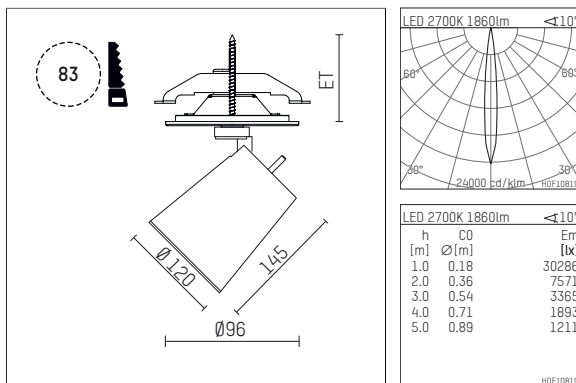

## 11233712 910-PA | white

gin.o 3  
spotlight  
LED | 28 W 2700 K

- spotlight gin.o 3
- with recessed mounting plate
- for recessed installation into wall or ceiling
- passive thermo management
- with LED 2100 lm
- colour temperature: 2700 K
- colour rendering index: CRI >90
- L90 / B10 (50.000h)
- SDCM < 2
- net luminous flux: 1860 lm
- total load: 28 W
- luminous efficacy: 66,4 lm/W
- rotationsymmetrical light distribution, spot
- beam angle: 10 °
- with external LED power unit, electronic, 220-240 V, 0/50/60 Hz
- amplitude dimming
- dimming range: 100-1 %
- power supply: supply cord with plug connection 2x5x2,5 mm², length: 360 mm
- suitable for through wiring
- housing of die cast aluminium
- safety glass, clear
- ceiling plate of die cast aluminium
- color-, protection- and conversion-filters are available as accessory
- diameter: 96 mm, recessing diameter: 83 mm
- recessing depth: 103 mm, ceiling thickness: 1-45 mm
- rotatable 360°, 90° tiltable
- weight: 2,33 kg
- protection rating: IP20
- protection class I
- 5 years Hoffmeister warranty
- Made in Germany
- maximum ambient temperature: 35 ° C
- certificates: manufactured according to DIN VDE 0711 / EN 60598, CE
- colour: white (RAL9016)
- 11233712 910-PA

### Additional optional accessory components

description accessory general	dimensions in mm	item number	pic.-No.
soft.shape lens for spotlights gin.o and lo.nely size 3	∅: 100	105782	01
sculpture lens for spotlights gin.o and lo.nely size 3	∅: 100	105773	02
prismatic glass for spotlights gin.o and lo.nely size 3	∅: 100	105775	03
honeycomb louver for spotlights gin.o and lo.nely size 3		105761721	04
soft.spot lens for spotlights gin.o and lo.nely size 3	∅: 100	105774	01